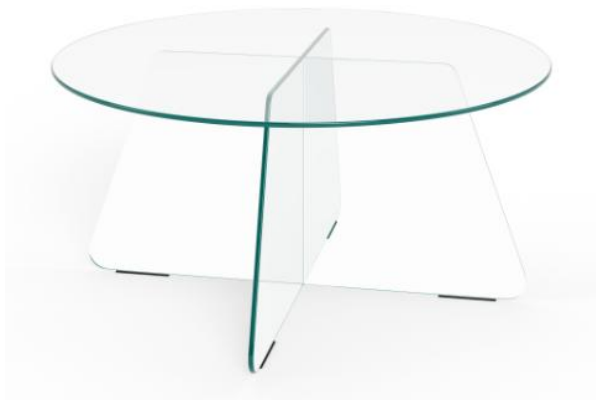

Samos coffee table

Item 0000113040 designrights® 

Samos round coffee table, top and cross base crystal clear tempered glass, Ø80x40 cm

Made of crystal clear tempered glass, this round coffee table's minimalist aesthetic fuses nostalgia with symmetrical geometry. The top and base seamlessly complement each other and allow for a visual lightness that elevates the sense of space in any modern living area.

- Round coffee table evoking nostalgia
- Made of crystal clear tempered glass
- Symmetrical and steady cross base
- Easy to assemble design
- Featuring floor protection

Colour: glass crystal clear tempered

Base: glass crystal clear tempered

Details and specifications

Samos coffee table 0000113040

Main info	
Model	Samos
Item group	coffee table
Item no.	0000113040
EAN code	5713941417572
Main shape	round
Size (WxDxH)	Ø80x40 cm
CBM	0.44 cbm

Base	
type	cross
profile	rectangular
Colour	crystal clear
Material	glass
Surface treatment	tempered
Core	glass
Leg height	39.2 cm
Number of legs/bases	1 pcs
Floor protection	felt pads

Tests & Standards	
Max weight capability main surface	20 kg