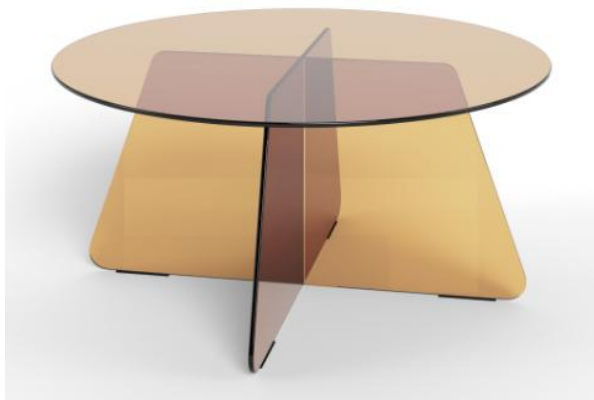

Samos coffee table

Item 0000113039 designrights® 

Samos round coffee table, top and cross base brown tempered glass, Ø80x40 cm

Made of brown tempered glass, this round coffee table's minimalist aesthetic fuses nostalgia with symmetrical geometry. The top and base seamlessly complement each other and allow for a visual lightness that elevates the sense of space in any modern living area.

- Round coffee table evoking nostalgia
- Made of brown tempered glass
- Symmetrical and steady cross base
- Easy to assemble design
- Featuring floor protection

Colour: glass brown tempered

Base: glass brown tempered

Details and specifications

Samos coffee table 0000113039

Main info	
Model	Samos
Item group	coffee table
Item no.	0000113039
EAN code	5713941417565
Main shape	round
Size (WxDxH)	Ø80x40 cm
CBM	0.44 cbm

Dimensions	
Width	80 cm
Depth	80 cm
Height	40 cm
Diameter	80 cm

Base	
type	cross
profile	rectangular
Colour	brown
Material	glass
Surface treatment	tempered
Core	glass
Leg height	39.2 cm
Number of legs/bases	1 pcs
Floor protection	felt pads

Tests & Standards	
Max weight capability main surface	20 kg