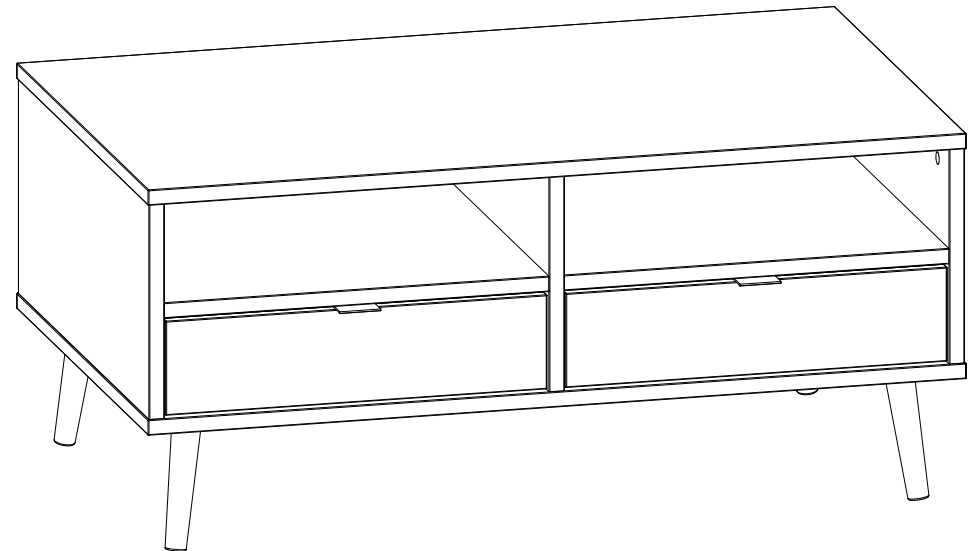

# CBA55/137

Item Name	Cuba 55
Colors 1	Sonoma/white-petrol
Colors 2	-
Colors 3	-
Colors 4	-
Colors 5	-

		Finishing
Panels material 1	chipboard	Melamine/ABS
Panels material 2	HDF	-
Panels material 3	-	-
Doors	chipboard	ABS
Handles material	wood	-
Legs material	wood	-
Mirror	-	-
Glass	-	-
Edges	Melamine/ABS	-
Soft edges	No	-
Wall fixing fittings	No	-
Extension	-	-
Extension size (cm)	-	-
Extension stored under the top	-	-
Synchronized opening	-	-
Top panel thickness (mm)	18mm	-