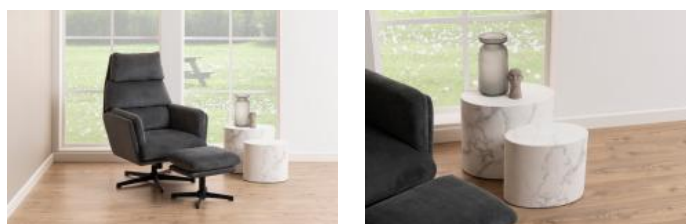

Mice coffee table

Item 0000096283

Mice oval coffee table set, top, frame and base white marble Carrara rough paper, with set of 2 pcs, 33x48x40 cm

This coffee table set stands out for its unusual yet modern form. Reflecting the beauty of natural stone, this design is covered in a white marble look. When made in an oval shape, you get an interior element full of sophistication. To save space or to create a different arrangement, you can put the smaller table inside the bigger one.

- Set of 2 with many options for styling
- Versatile coffee table design allowing to save space
- Modern oval shape
- White marble look
- Easy to maintain

Colour: paper white marble Carrara rough

Base: paper white marble Carrara rough