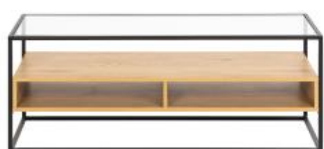

Randolf TV unit

Item 0000097902 designrights® 

Randolf TV unit, top clear tempered glass, frame and base matt black rough powder coated steel, shelf matt wild oak rough melamine, with open compartment, 120x40x45 cm

With a characteristic cubic metal frame, this TV unit will be a stylish fit for any modern home. Place your TV on the tempered clear glass and store your media units in the open compartments. With the combination of wild oak look and matt black rough powder coated frame, you can enjoy the modern vibe.

- TV unit with characteristic cubic frame
- Tempered, clear glass top
- Open compartments for storage
- Black rough powder coated metal frame
- Wild oak look for a natural feel
- Danish design exclusively protected for Actona
- Flat-packed for optimised transport

Colour: glass clear tempered

Base: steel matt black rough powder coated

Details and specifications

Randolf TV unit 0000097902

Main info	
Model	Randolf
Item group	TV unit
Item no.	0000097902
EAN code	5713941258342
Size (WxDxH)	120x40x45 cm
Features	open compartment
CBM	0.05 cbm