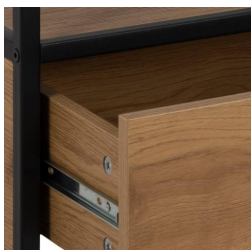

Seaford TV unit

Item 0000089558 designrights®

Matt wild oak melamine, matt black metal

- Supported by a metal base with a powder coated appearance
- A tv unit of carefully selected materials easy to maintain
- Exclusive design rights
- Featuring a striking wood effect, it has the personality to blend with many styles of decor

Colour: melamine matt wild oak rough

Base: metal matt black rough powder coated

Drawers: melamine matt wild oak rough

Details and specifications

Seaford TV unit 0000089558

Main info	
Model	Seaford
Item group	TV unit
Item no.	0000089558
EAN code	5713941153494
Size (WxDxH)	90x35x50 cm
CBM	0.06 cbm
Designer	Nissens Tegnestue

Dimensions	
Width	90 cm
Depth	35 cm
Height	50 cm

Base	
Colour	matt black
Material	metal
Surface treatment	rough powder coated
Core	metal
Leg shape	square
Leg height	13.8 cm
Number of legs/bases	4 pcs

Factory	
Factory	84104
Country of origin	CN
Harbour	XMN
Loadability	1068
MOQ Direct	200 pcs
Transport type	40' HQ
Transport medie size	68 cbm

Frame	
Colour	matt black
Material	metal
Surface treatment	rough powder coated
Core	metal

Shelves	
Colour	matt wild oak
Material	melamine
Surface treatment	rough
Core	MDF
Number of shelves	1 pcs
Adjustable	No