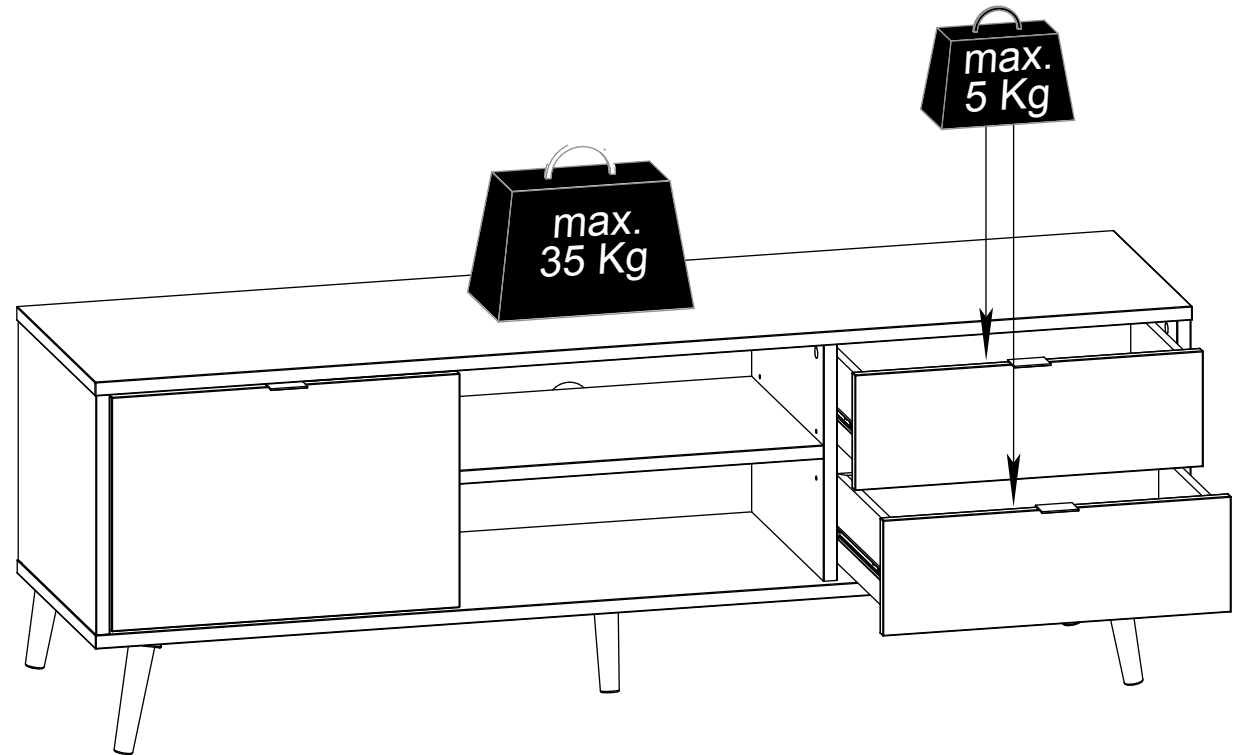

CBA54/137

Item Name	Cuba 54
Colors 1	Sonoma/white-grey-petrol
Colors 2	-
Colors 3	-
Colors 4	-
Colors 5	-

		Finishing
Panels material 1	chipboard	Melamine/ABS
Panels material 2	HDF	-
Panels material 3	-	-
Doors	chipboard	ABS
Handles material	wood	-
Legs material	wood	-
Mirror	-	-
Glass	-	-
Edges	Melamine/ABS	-
Soft edges	No	-
Wall fixing fittings	Yes	-
Extension	-	-
Extension size (cm)	-	-
Extension stored under the top	-	-
Synchronized opening	-	-
Top panel thickness (mm)	18mm	-

CBA54/137