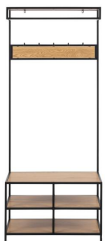

Matt black metal, 3 matt wild oak paper shelves

The clothes rack of carefully selected materials is easy to maintain. With exclusive design rights this clothes rack is the perfect accent to finish out a room with style. This piece has the personality to blend with many styles of decor featuring a striking wood effect and supported by a metal base with a powder coated appearance.

- Supported by a metal base with a powder coated appearance
- Made of carefully selected materials there are easy to maintain
- Exclusive design rights
- Featuring a striking wood effect this piece has the personality to blend with many styles of decor

Colour: metal matt black rough powder coated

Base: metal matt black rough powder coated