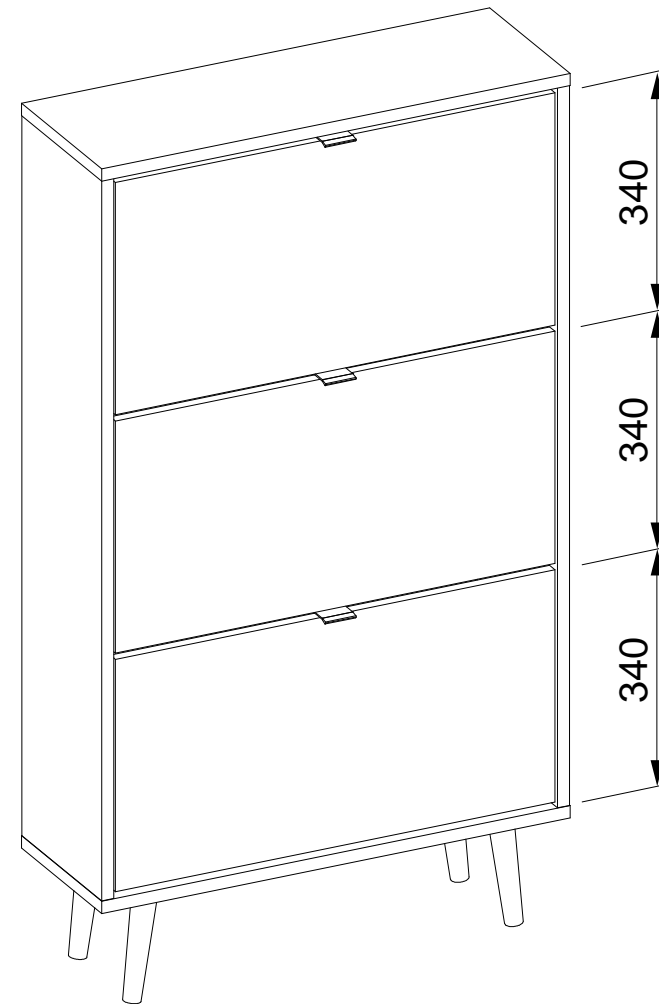

CBA42/137

Item Name	Cuba 42
Colors 1	Sonoma/white-grey-petrol
Colors 2	-
Colors 3	-
Colors 4	-
Colors 5	-

		Finishing
Panels material 1	chipboard	Melamine/ABS
Panels material 2	-	-
Panels material 3	-	-
Doors	chipboard	ABS
Handles material	wood	-
Legs material	wood	-
Mirror	-	-
Glass	-	-
Edges	Melamine/ABS	-
Soft edges	No	-
Wall fixing fittings	Yes	-
Extension	-	-
Extension size (cm)	-	-
Extension stored under the top	-	-
Synchronized opening	-	-
Top panel thickness (mm)	18mm	Melamine/ABS