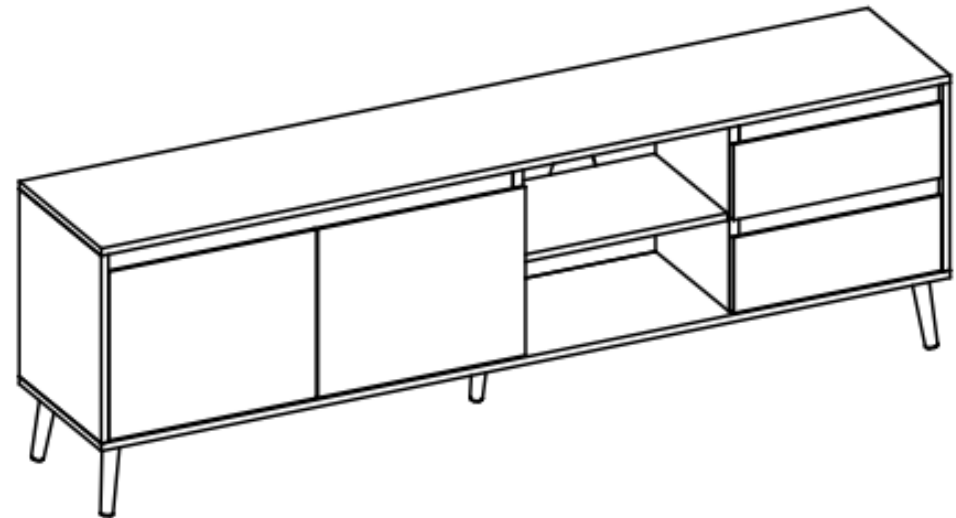

LNZ56A /033

Item Name	LINZ 56A
Colors 1	
Colors 2	
Colors 3	
Colors 4	
Colors 5	

		Finishing
Panels material 1	Chipboard	melamine
Panels material 2		
Panels material 3		
Doors	yes	
Handles material		
Legs material	wood	
Mirror		
Glass		
Edges	ABS	
Soft edges		
Wall fixing fittings	yes	
Extension		
Extension size (cm)		
Extension stored under the top		
Synchronized opening		
Top panel thickness (mm)	16	16
Backrest (material)		
Seat (material)		
Frame (material)		