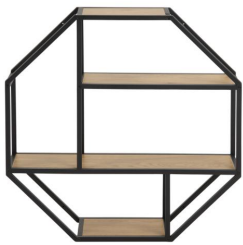

## Seaford wall shelf

Item 0000089668 designrights®

Matt black metal, 4 wild oak paper shelves

- Exclusive design rights
- Octagon shaped wall unit
- Three shelves in a wild oak look
- Metal base in a powder coated finish

## Details and specifications

Seaford wall shelf 0000089668

Main info	
Model	Seaford
Item group	wall shelf
Item no.	0000089668
EAN code	5713941154774
Size (WxDxH)	77x20x77 cm
CBM	0.04 cbm
Designer	Nissens Tegnestue

Dimensions	
Width	77 cm
Depth	20 cm
Height	77 cm

Base	
Colour	matt black
Material	metal
Surface treatment	rough powder coated
Core	metal
Leg height	6.8 cm

Factory	
Factory	85236
Country of origin	CN
Harbour	XMN
Loadability	1580
MOQ Direct	200 pcs
Transport type	40' HQ
Transport medie size	68 cbm

Frame	
Colour	matt black
Material	metal
Surface treatment	rough powder coated
Core	metal

Shelves	
Colour	wild oak
Material	paper
Surface treatment	rough
Core	MDF
Number of shelves	4 pcs
Adjustable	No