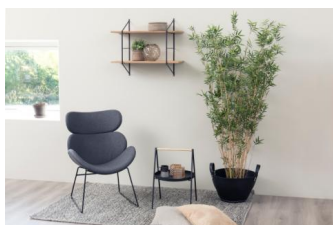

## Belfast wall shelf

Item H000018999 designrights®

Black metal, 2 paulownia shelves

- Exclusive design rights
- Modern, industrial design
- Lightweight expression
- Flat packed for easy transportation

**Colour:** paulownia oiled

Dimensions	
Width	76 cm
Depth	25.5 cm
Height	63 cm

Shelves	
Colour	paulownia
Material	paulownia
Surface treatment	oiled
Core	paulownia
Number of shelves	2 pcs
Adjustable	Yes

Factory	
Factory	83994
Country of origin	CN
Harbour	TAO
Loadability	3840
MOQ Direct	96 pcs
Transport type	40' HQ
Transport medie size	68 cbm