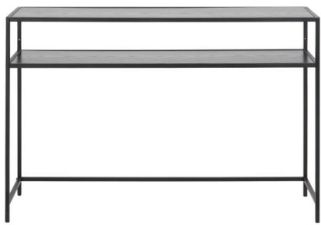

Seford console table

Item 0000087428 designrights®

Ash black melamine, Base matt black metal

- Exclusive design rights
- Powder coated metal frame for style and durability
- Versatile console table
- Blends with many styles of décor
- Table top and shelf provide storage

Colour: melamine ash black rough

Base: metal matt black rough powder coated

Details and specifications

Seaford console table 0000087428

Main info	
Model	Seaford
Item group	console table
Item no.	0000087428
EAN code	5713941128638
Main shape	square
Size (WxDxH)	120x35x79 cm
CBM	0.05 cbm
Designer	Nissens Tegnestue

Dimensions	
Width	120 cm
Depth	35 cm
Height	79 cm

Shelves	
Colour	ash black
Material	melamine
Surface treatment	rough
Core	MDF
Number of shelves	1 pcs
Adjustable	No

Factory	
Factory	84104
Country of origin	CN
Harbour	XMN
Loadability	1502
MOQ Direct	200 pcs
Transport type	40' HQ
Transport medie size	68 cbm

Base	
Colour	matt black
Material	metal
Surface treatment	rough powder coated
Core	metal
Leg shape	square
Leg height	100 cm
Number of legs/bases	4 pcs

Weight	
Gross weight	11.5 kg/pcs
Net weight	10.5 kg/pcs