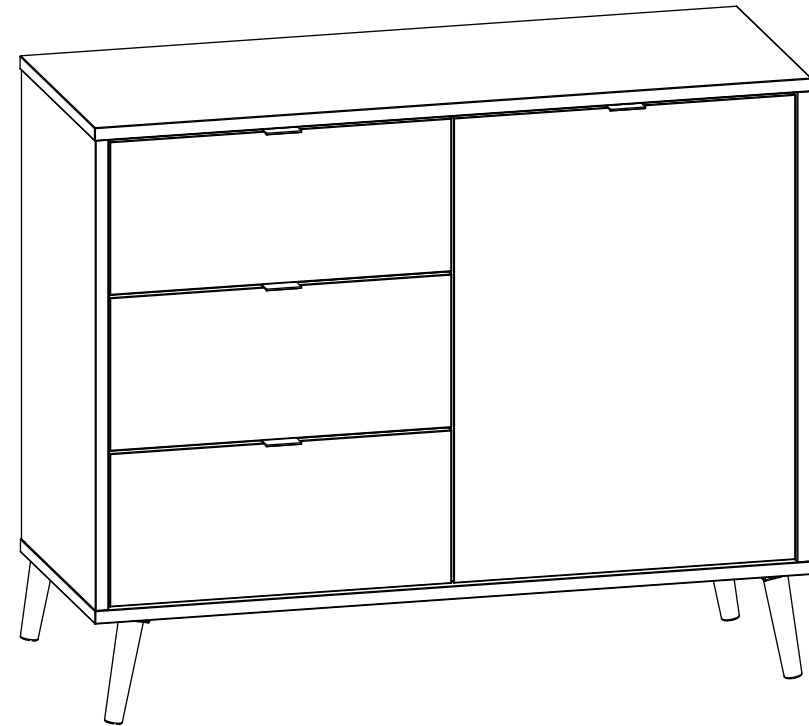

# CBA1/137

Item Name	Cuba 1
Colors 1	Sonoma/white-grey-petrol
Colors 2	-
Colors 3	-
Colors 4	-
Colors 5	-

		Finishing
Panels material 1	chipboard	Melamine/ABS
Panels material 2	HDF	-
Panels material 3	-	-
Doors	chipboard	ABS
Handles material	wood	-
Legs material	wood	-
Mirror	-	-
Glass	-	-
Edges	Melamine/ABS	-
Soft edges	No	-
Wall fixing fittings	Yes	-
Extension	-	-
Extension size (cm)	-	-
Extension stored under the top	-	-
Synchronized opening	-	-
Top panel thickness (mm)	18mm	-

# CBA1/137