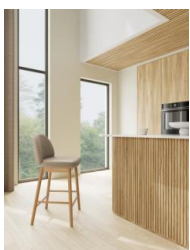

Sophia counter stool

Item 0000113738 designrights®

Sophia counter stool, Danny fabric beige 3 FR, base matt oak NC lacquered with footrest, box 2 pcs

Elevate your dining experience with this counter stool. Crafted with a gracefully rounded backrest, it embodies both comfort and style. The stool stands on round oak legs with a footrest and in a soft upholstery fabric with chenille effect that brings finesse to any home.

- Counter stool with a rounded backrest
- Extra soft upholstery fabric with chenille effect
- Sturdy round legs made of lacquered oak
- Features a footrest
- Set of 2 reduces the amount of packaging
- FSC™-certified
- Designed by Christina Aagaard and exclusively protected for Actona

Cover: Danny fabric beige 3

Base: oak matt NC lacquered

Details and specifications

Sophia counter stool 0000113738

Main info	
Model	Sophia
Item group	counter stool
Item no.	0000113738
EAN code	5713941425591
Features	footrest
CBM	0.11 cbm