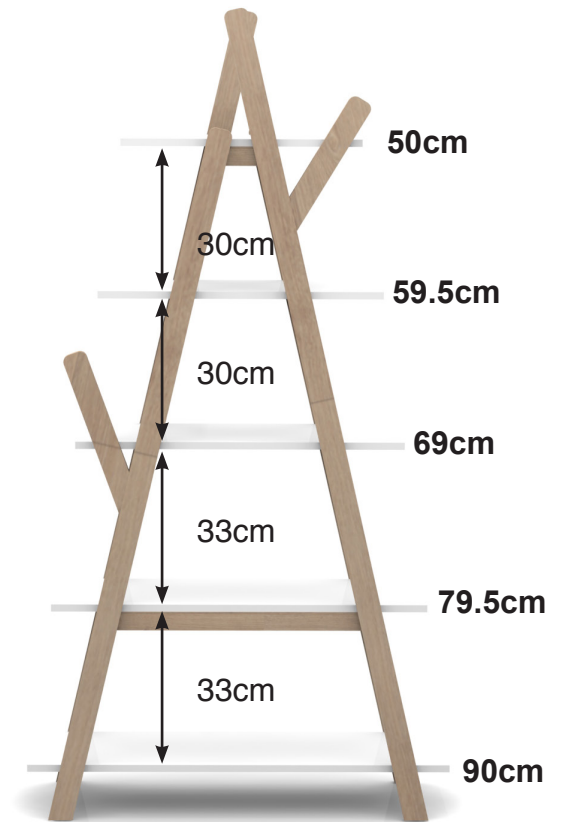

Pine wood and MDF
Same finish as NEST BED