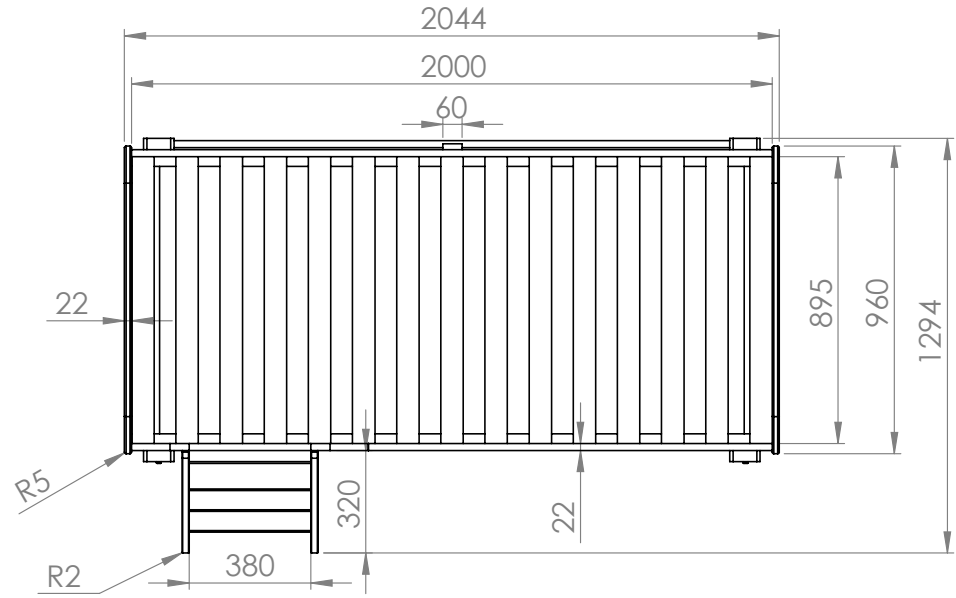

KIDDY mid sleeper