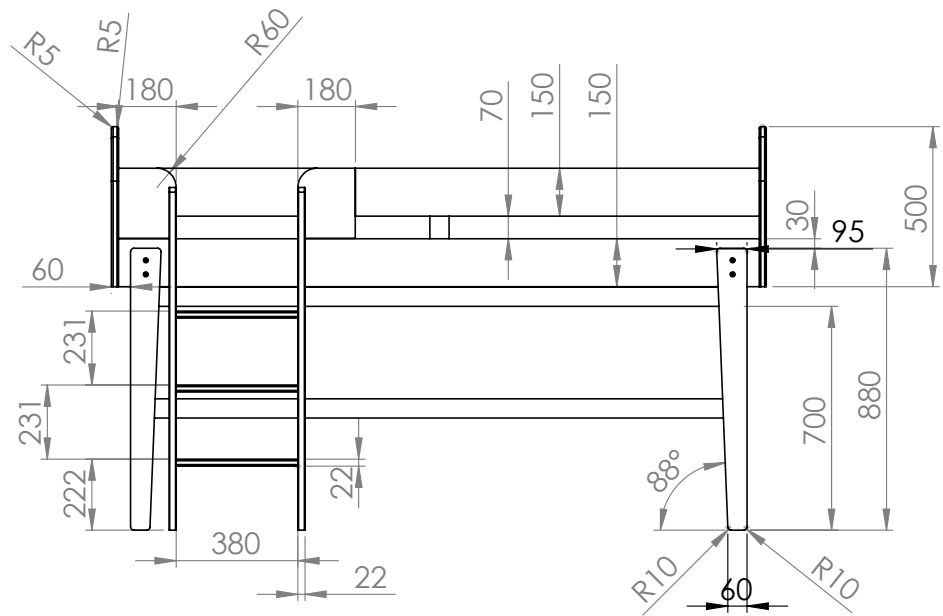

KIDDY mid sleeper