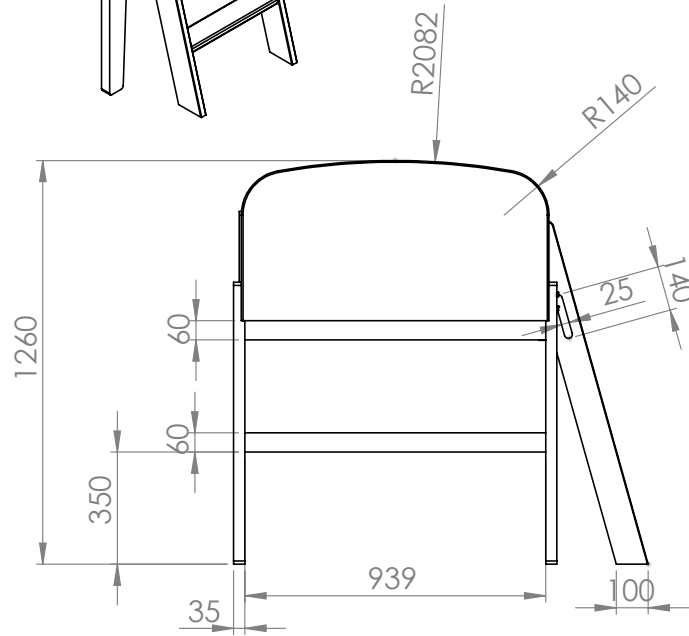

KIDDY mid sleeper