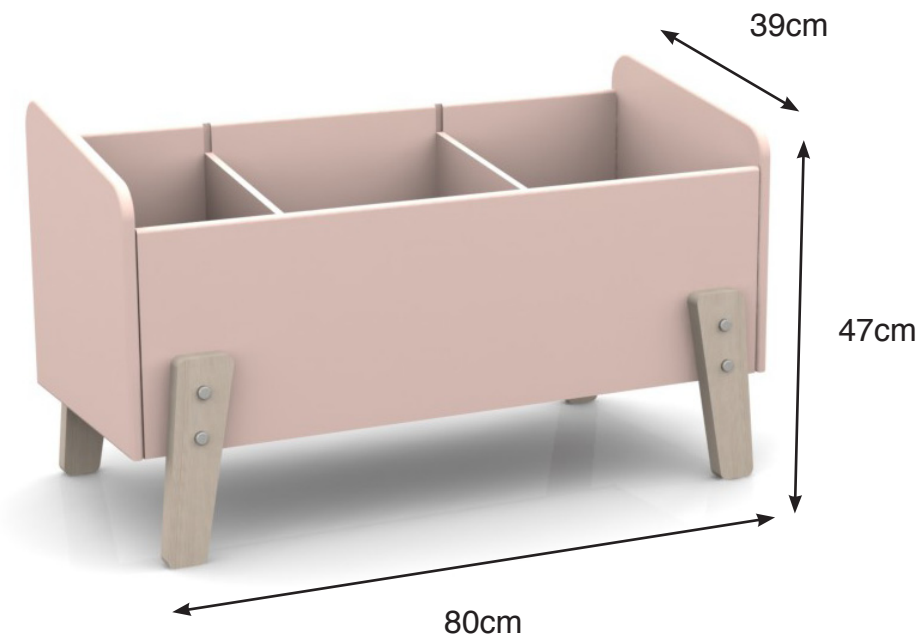

# KIDDY changing table - measurements

top view

side view

front view

# Kiddy bedside table VIPACK

1 DOOR

KISRBE..

# Kiddy toybox/books VIPACK

2 REMOVABLE PARTITIONS

WITH VISIBLE SCREWS

39cm

47cm

80cm

KITB10..