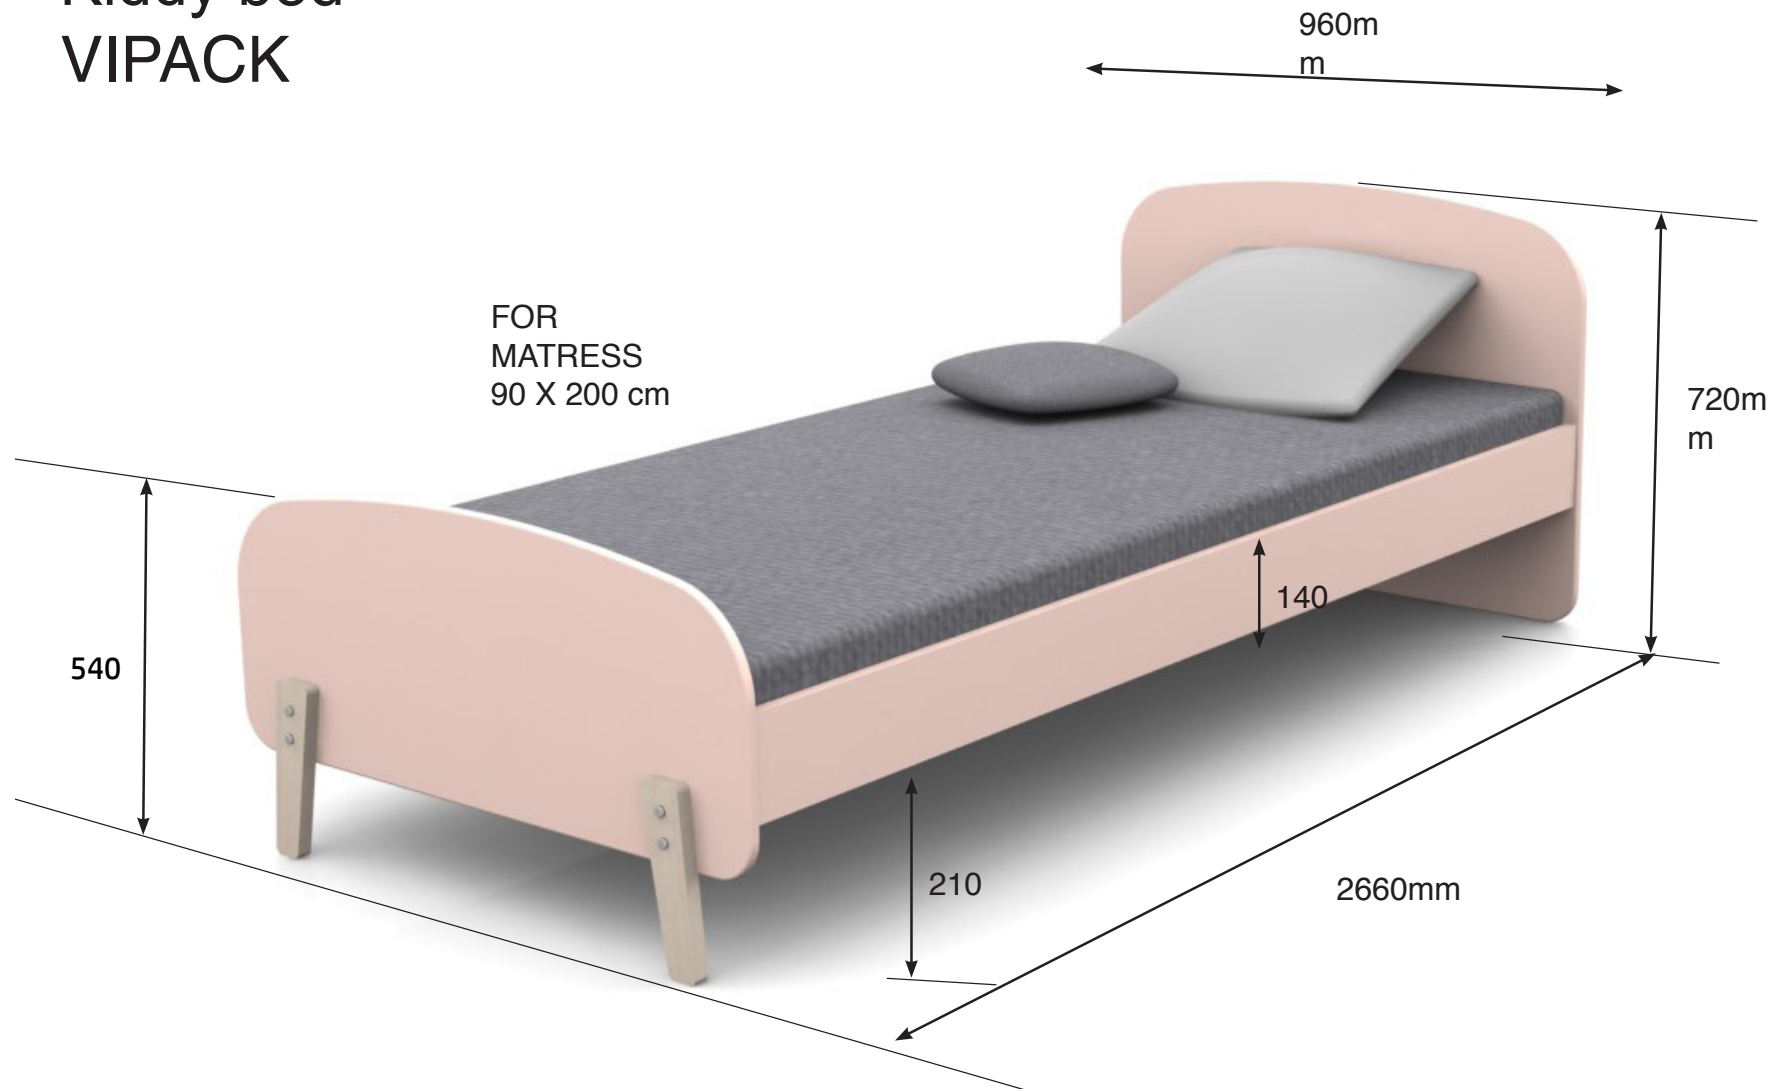

# KIDDY baby bed 60x120

H bed base 3 positions

SAME LEGS AS KIDDY BED

KIBB6014

# Kiddy bed VIPACK