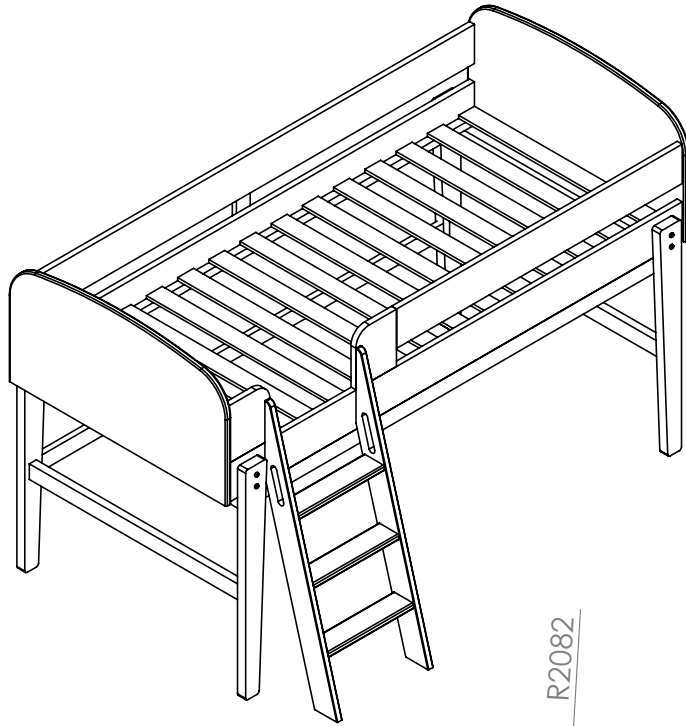

KIDDY mid sleeper