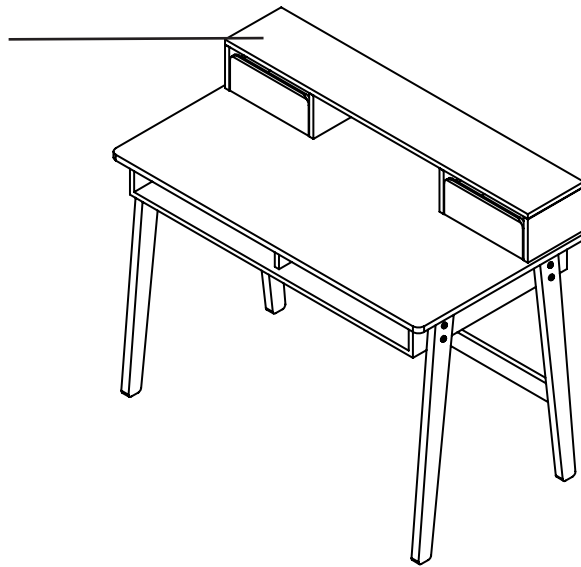

KIDDY desk with top cabinet - measurements

top cabinet fixed on the desk - drilling in the top panel

glue some soft ribbon under the 2 small drawers, so they glide better on the top panel of the desk.

exemple :