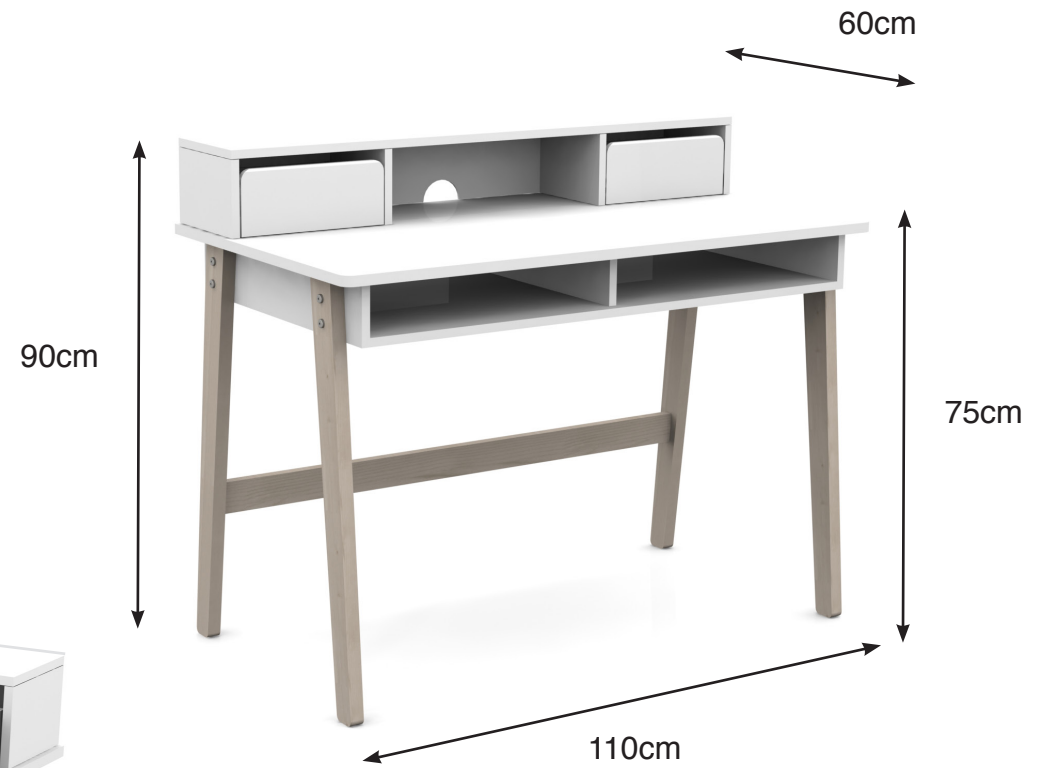

# KIDDY high bookcase

KIBI80 . .

## KIDDY desk with top cabinet

SOLIDE PINE WOOD  
+ MDF

SAME FINISH AS KIDDY RANGE

3 ALCOVES / 2 DRAWERS

W110 x D60 x H90cm  
(with top cabinet W108 x D20 x H15cm)

# KIDDY desk with top cabinet - measurements

top cabinet fixed on the desk - drilling in the top panel

glue some soft ribbon under the 2 small drawers, so they glide better on the top panel of the desk.