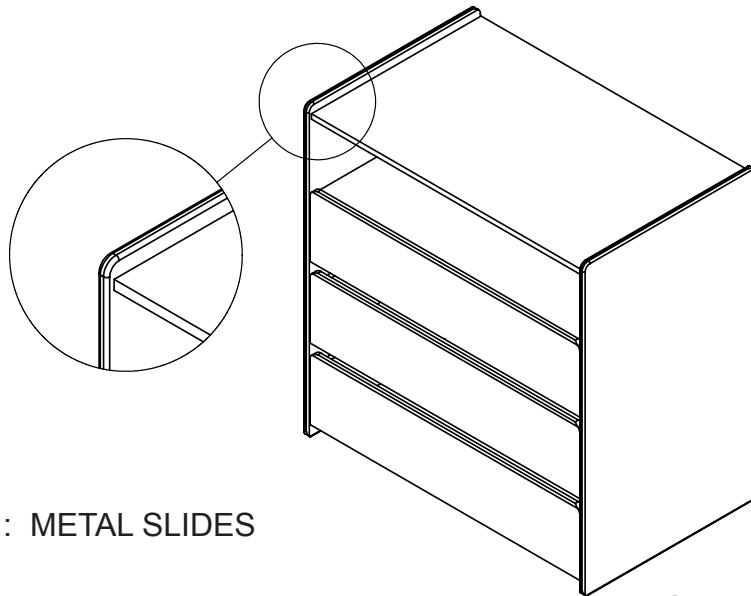

KIDDY chest of drawers - measurements

DRAWERS : METAL SLIDES