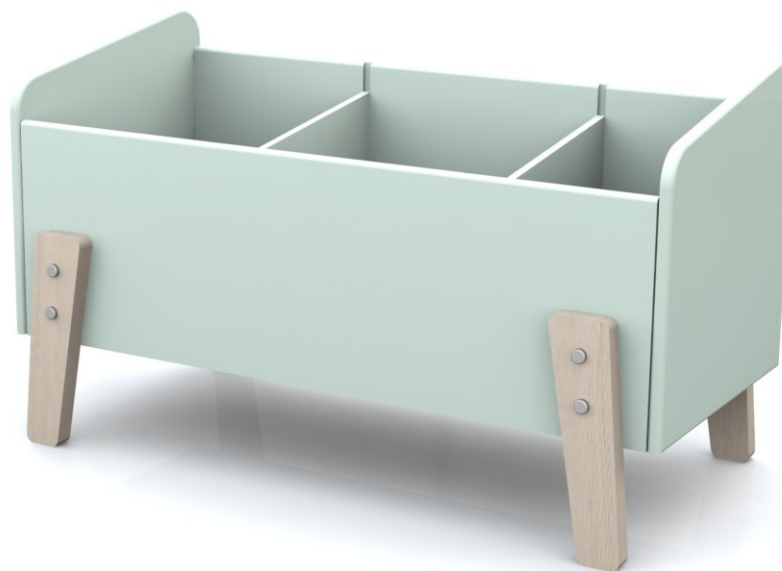

# KIDDY changing table - measurements

top view

side view

front view

# Kiddy bedside table VIPACK

1 DOOR

KISRBE..

# Kiddy toybox/books VIPACK

2 REMOVABLE PARTITIONS

WITH VISIBLE SCREWS

39cm

47cm

80cm

KITB10..