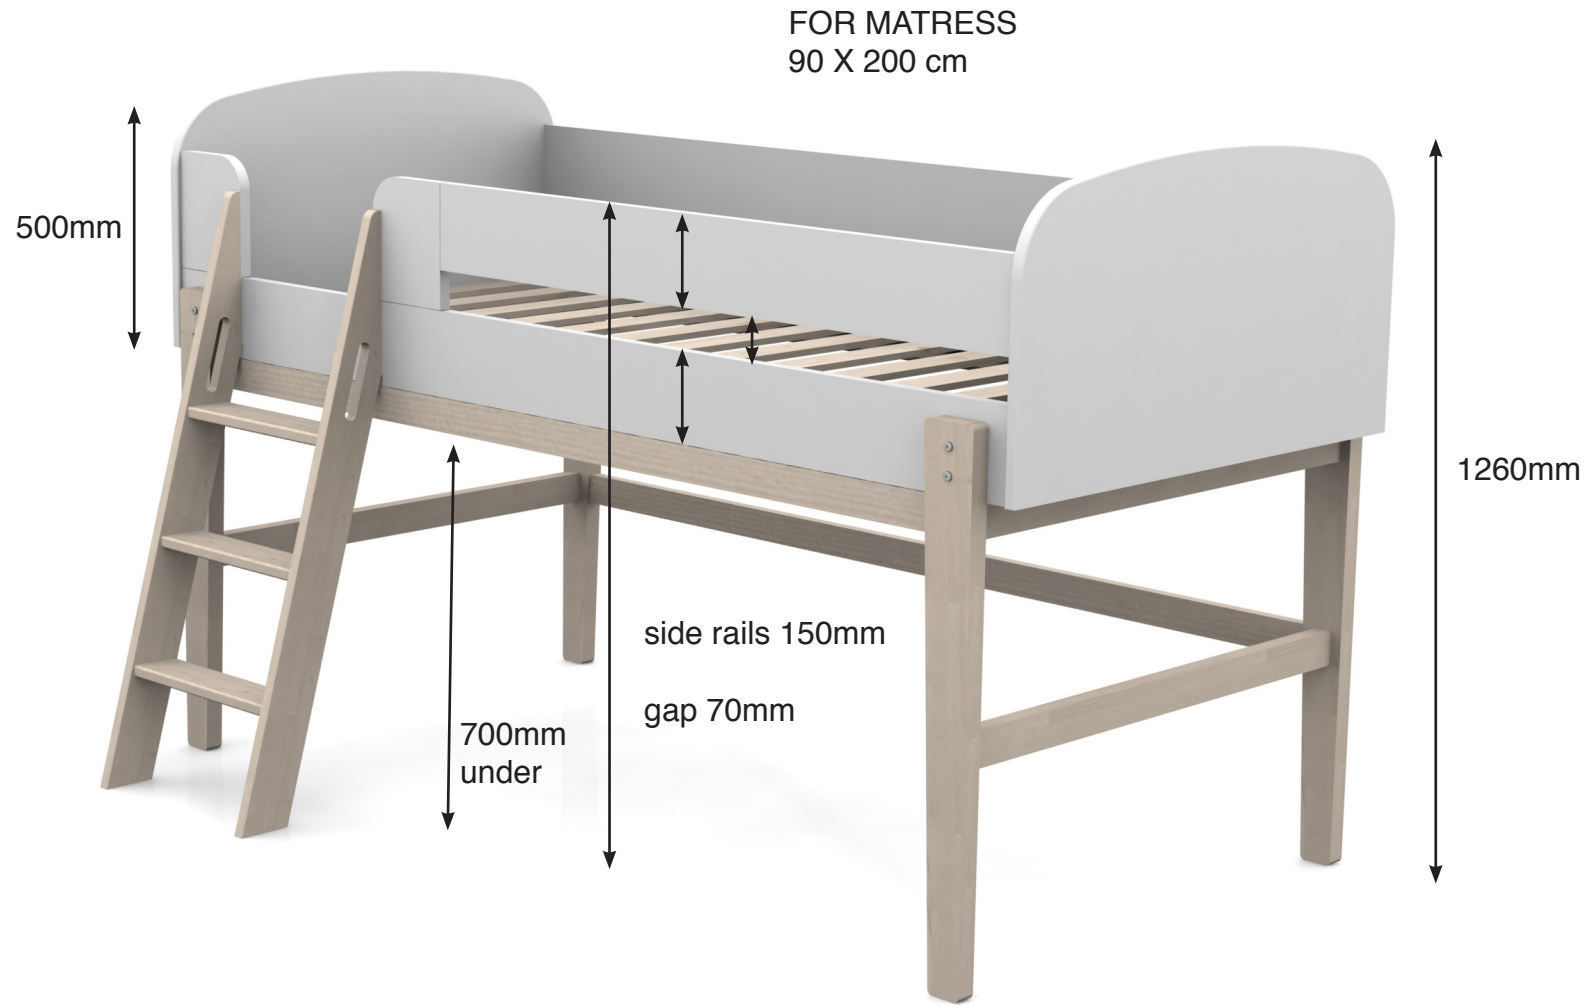

# KIDDY mid sleeper

SOLID PINE WOOD

SATIN WHITE MDF

KIHS9014

# KIDDY mid sleeper

KIHS9014