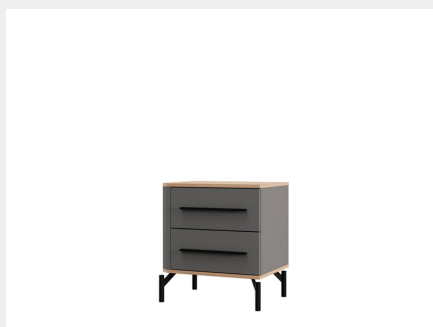

DECOR CORPUS

artisan oak foil, graphite grey, black, grey matt foil

DIMENSIONS

182.5 x 211 x 115.5 cm

[Width x Depth x Height]

PACKAGING (PCS) / WEIGHT (KG) / PACKAGING VOLUME M³

4 / 65 kg / 0.167 m³

Wardrobe SINOP KL150 OG 2V h217

DECOR CORPUS

artisan oak, graphite grey, artisan oak foil, grey matt foil

DECOR FRONT

artisan oak foil, graphite grey, black

DIMENSIONS

102.5 x 40 x 94 cm
[Width x Depth x Height]

PACKAGING (PCS) / WEIGHT (KG) / PACKAGING VOLUME M³

2 / 45.5 kg / 0.123 m³

Bedside table SINOP NO2F

11015068 / 8600608432696

BENEFITS

metal handle, metal feet, 2D wrapped MDF profile applied, ABS 1mm

DECOR CORPUS

artisan oak, graphite grey, grey matt foil

DECOR FRONT