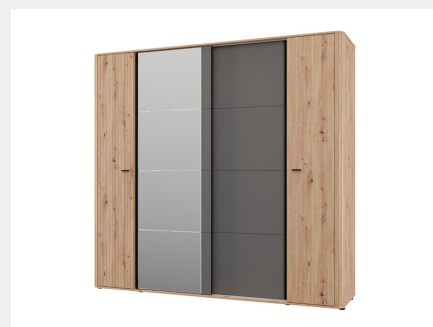

Double bed SINOP 160

11015209 / 8600608433143

NOTES

Without base and mattress, for mattress size 160 cm x 200 cm

BENEFITS

3D foil wrapped MDF front, chipboard 25mm, metal feet, 2D wrapped MDF profile applied, ABS 1mm

DECOR CORPUS

artisan oak foil, graphite grey, black, grey matt foil

DIMENSIONS

182.5 x 211 x 115.5 cm

[Width x Depth x Height]

PACKAGING (PCS) / WEIGHT (KG) / PACKAGING VOLUME M³

4 / 65 kg / 0.167 m³

Wardrobe SINOP KL150 OG 2V h217

11015208 / 8600608432856

BENEFITS

3D foil wrapped MDF front, metal handle, 2D wrapped MDF profile applied, ABS 1mm

DECOR CORPUS

artisan oak, artisan oak foil, black

DECOR FRONT

graphite grey, artisan oak foil

DIMENSIONS

232 x 58 x 218.5 cm
[Width x Depth x Height]

PACKAGING (PCS) / WEIGHT (KG) / PACKAGING VOLUME M³

8 / 219.5 kg / 0.499 m³

Cabinet SINOP 103 2K4F1V

11015067 / 8600608432542

BENEFITS

3D foil wrapped MDF front, metal handle, metal feet, 2D wrapped MDF profile applied, ABS 1mm