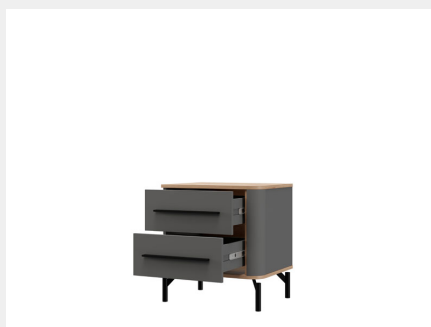

DECOR CORPUS

artisan oak, graphite grey, artisan oak foil, grey matt foil

DECOR FRONT

artisan oak foil, graphite grey, black

DIMENSIONS

102.5 x 40 x 94 cm
[Width x Depth x Height]

PACKAGING (PCS) / WEIGHT (KG) / PACKAGING VOLUME M³

2 / 45.5 kg / 0.123 m³

Bedside table SINOP NO2F

11015068 / 8600608432696

BENEFITS

metal handle, metal feet, 2D wrapped MDF profile applied, ABS 1mm

DECOR CORPUS

artisan oak, graphite grey, grey matt foil

DECOR FRONT