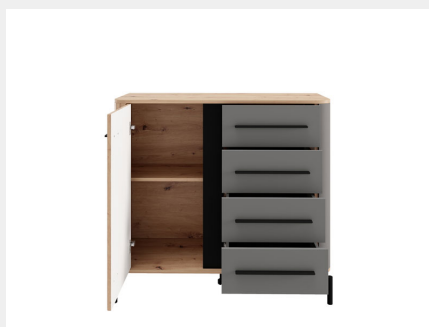

Double bed SINOP 160

11015209 / 8600608433143

NOTES

Without base and mattress, for mattress size 160 cm x 200 cm

BENEFITS

3D foil wrapped MDF front, chipboard 25mm, metal feet, 2D wrapped MDF profile applied, ABS 1mm

DECOR CORPUS

artisan oak foil, graphite grey, black, grey matt foil

DIMENSIONS

182.5 x 211 x 115.5 cm

[Width x Depth x Height]

PACKAGING (PCS) / WEIGHT (KG) / PACKAGING VOLUME M³

4 / 65 kg / 0.167 m³

Wardrobe SINOP KL150 OG 2V h217

11015208 / 8600608432856

BENEFITS

3D foil wrapped MDF front, metal handle, 2D wrapped MDF profile applied, ABS 1mm

DECOR CORPUS

artisan oak, artisan oak foil, black

DECOR FRONT

graphite grey, artisan oak foil

DIMENSIONS

232 x 58 x 218.5 cm
[Width x Depth x Height]

PACKAGING (PCS) / WEIGHT (KG) / PACKAGING VOLUME M³

8 / 219.5 kg / 0.499 m³

Cabinet SINOP 103 2K4F1V

11015067 / 8600608432542

BENEFITS

3D foil wrapped MDF front, metal handle, metal feet, 2D wrapped MDF profile applied, ABS 1mm