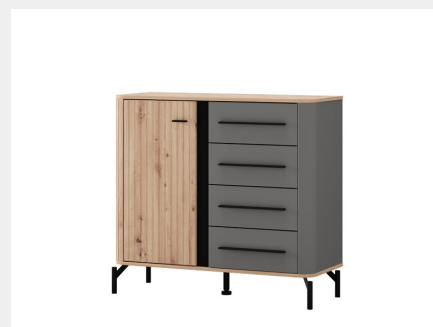

Double bed SINOP 160

11015209 / 8600608433143

NOTES

Without base and mattress, for mattress size 160 cm x 200 cm

BENEFITS

3D foil wrapped MDF front, chipboard 25mm, metal feet, 2D wrapped MDF profile applied, ABS 1mm

DECOR CORPUS

artisan oak foil, graphite grey, black, grey matt foil

DIMENSIONS

182.5 x 211 x 115.5 cm

[Width x Depth x Height]

PACKAGING (PCS) / WEIGHT (KG) / PACKAGING VOLUME M³

4 / 65 kg / 0.167 m³

Wardrobe SINOP KL150 OG 2V h217

11015208 / 8600608432856

BENEFITS

3D foil wrapped MDF front, metal handle, 2D wrapped MDF profile applied, ABS 1mm

DECOR CORPUS

artisan oak, artisan oak foil, black

DECOR FRONT

graphite grey, artisan oak foil

DIMENSIONS

232 x 58 x 218.5 cm
[Width x Depth x Height]

PACKAGING (PCS) / WEIGHT (KG) / PACKAGING VOLUME M³

8 / 219.5 kg / 0.499 m³

Cabinet SINOP 103 2K4F1V

11015067 / 8600608432542

BENEFITS

3D foil wrapped MDF front, metal handle, metal feet, 2D wrapped MDF profile applied, ABS 1mm