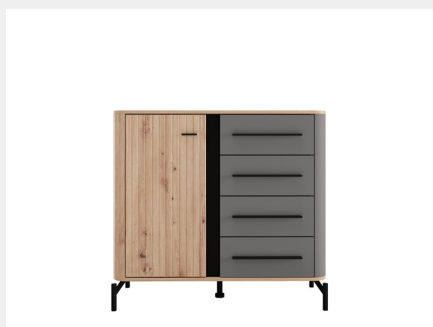

Double bed SINOP 160

11015209 / 8600608433143

NOTES

Without base and mattress, for mattress size 160 cm x 200 cm

BENEFITS

3D foil wrapped MDF front, chipboard 25mm, metal feet, 2D wrapped MDF profile applied, ABS 1mm

DECOR CORPUS

artisan oak foil, graphite grey, black, grey matt foil

DIMENSIONS

182.5 x 211 x 115.5 cm

[Width x Depth x Height]

PACKAGING (PCS) / WEIGHT (KG) / PACKAGING VOLUME M³

4 / 65 kg / 0.167 m³

Wardrobe SINOP KL150 OG 2V h217

11015208 / 8600608432856

BENEFITS

3D foil wrapped MDF front, metal handle, 2D wrapped MDF profile applied, ABS 1mm

DECOR CORPUS

artisan oak, artisan oak foil, black

DECOR FRONT

graphite grey, artisan oak foil

DIMENSIONS

232 x 58 x 218.5 cm
[Width x Depth x Height]

PACKAGING (PCS) / WEIGHT (KG) / PACKAGING VOLUME M³

8 / 219.5 kg / 0.499 m³

Cabinet SINOP 103 2K4F1V

11015067 / 8600608432542

BENEFITS

3D foil wrapped MDF front, metal handle, metal feet, 2D wrapped MDF profile applied, ABS 1mm