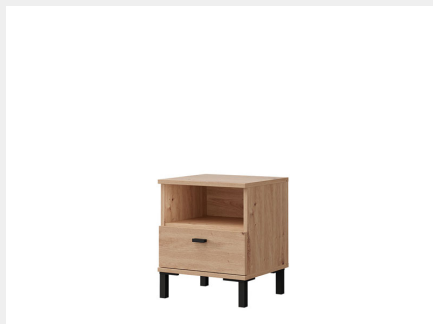

BENEFITS

metal handle, hotstamping applied, ABS 1mm

DECOR CORPUS

artisan oak

DECOR FRONT

artisan oak, black

DIMENSIONS

220 x 62 x 205 cm
[Width x Depth x Height]

DECOR FRONT

artisan oak, black

DIMENSIONS

77 x 35 x 77.5 cm

[Width x Depth x Height]

PACKAGING (PCS) / WEIGHT (KG) / PACKAGING VOLUME M³

1 / 25 kg / 0.059 m³

Bedside table BITINIA NO1F