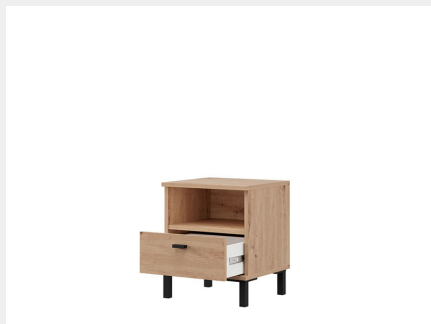

DECOR CORPUS

artisan oak, black

DIMENSIONS

166.5 x 206.5 x 112.5 cm

[Width x Depth x Height]

PACKAGING (PCS) / WEIGHT (KG) / PACKAGING VOLUME M³

3 / 54 kg / 0.121 m³

Wardrobe BITINIA 220 OG h205

BENEFITS

metal handle, hotstamping applied, ABS 1mm

DECOR CORPUS

artisan oak

DECOR FRONT

artisan oak, black

DIMENSIONS

220 x 62 x 205 cm
[Width x Depth x Height]

DECOR FRONT

artisan oak, black

DIMENSIONS

77 x 35 x 77.5 cm

[Width x Depth x Height]

PACKAGING (PCS) / WEIGHT (KG) / PACKAGING VOLUME M³

1 / 25 kg / 0.059 m³

Bedside table BITINIA NO1F