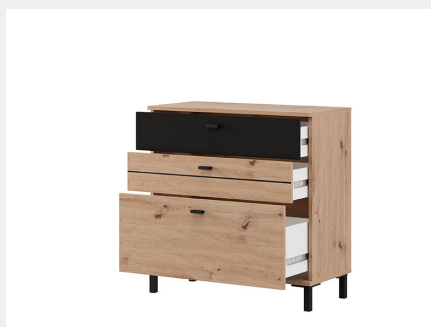

Cabinet BITINIA 77 3F

11015038 / 8600608432719

BENEFITS

hotstamping applied, ABS 1mm

DECOR CORPUS

artisan oak

DECOR FRONT

artisan oak, black

DIMENSIONS

77 x 35 x 77.5 cm

[Width x Depth x Height]

PACKAGING (PCS) / WEIGHT (KG) / PACKAGING VOLUME M³

1 / 25 kg / 0.059 m³