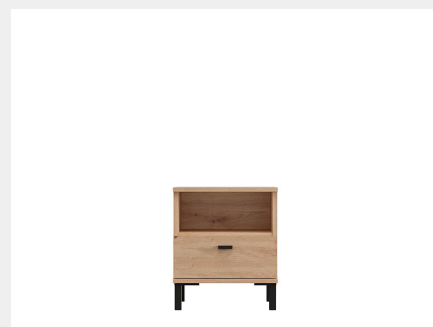

DECOR FRONT

artisan oak, black

DIMENSIONS

77 x 35 x 77.5 cm

[Width x Depth x Height]

PACKAGING (PCS) / WEIGHT (KG) / PACKAGING VOLUME M³

1 / 25 kg / 0.059 m³

Bedside table BITINIA NO1F