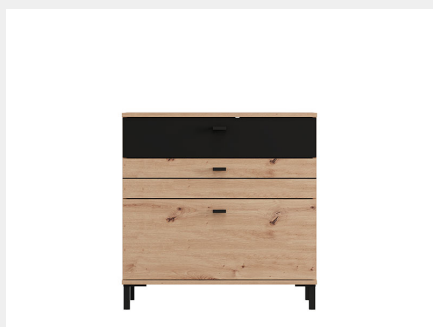

Cabinet BITINIA 77 3F

11015038 / 8600608432719

BENEFITS

hotstamping applied, ABS 1mm

DECOR CORPUS

artisan oak

DECOR FRONT

artisan oak, black

DIMENSIONS

77 x 35 x 77.5 cm

[Width x Depth x Height]

PACKAGING (PCS) / WEIGHT (KG) / PACKAGING VOLUME M³

1 / 25 kg / 0.059 m³