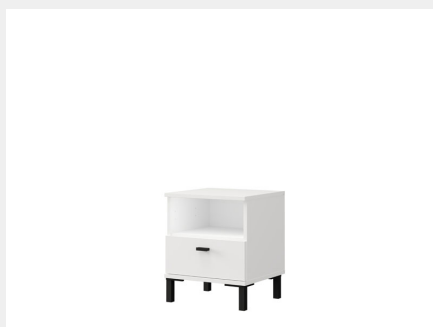

Wardrobe BITINIA 220 OG h205

11015166 / 8600608433389

NOTES

Optional add on shelves for wardrobe 220 or add on vertical + shelves + 2 drawers or add on shelves + vertical, optional slow motion damper (UT) and Frame 220, light optional (Rb 5k)

BENEFITS

metal handle, hotstamping applied, ABS 1mm

DECOR CORPUS

opaque white

DECOR FRONT

opaque white, black

DIMENSIONS

220 x 62 x 205 cm
[Width x Depth x Height]

BENEFITS

chipboard 25mm, ABS 1mm

DECOR CORPUS

opaque white, black

DIMENSIONS

166.5 x 206.5 x 112.5 cm

[Width x Depth x Height]

PACKAGING (PCS) / WEIGHT (KG) / PACKAGING VOLUME M³

opaque white, black

DIMENSIONS

77 x 35 x 77.5 cm

[Width x Depth x Height]

PACKAGING (PCS) / WEIGHT (KG) / PACKAGING VOLUME M³

1 / 25 kg / 0.059 m³

Bedside table BITINIA NO1F

11015169 / 8600608433761