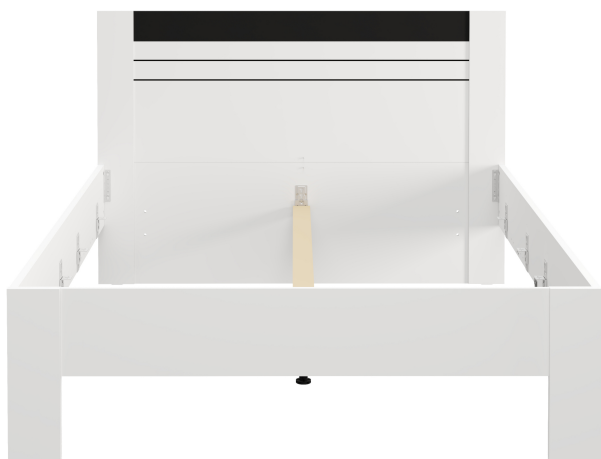

Double bed BITINIA 160

11015170 / 8600608433518

NOTES

Without base and mattress, for mattress size 160 cm x 200 cm, optional Set of 1 drawer BK or Set of 2 drawers BK or Set of 3 drawers BK

BENEFITS

chipboard 25mm, ABS 1mm

DECOR CORPUS

opaque white, black

DIMENSIONS

166.5 x 206.5 x 112.5 cm

[Width x Depth x Height]

PACKAGING (PCS) / WEIGHT (KG) / PACKAGING VOLUME M³

3 / 54 kg / 0.121 m³