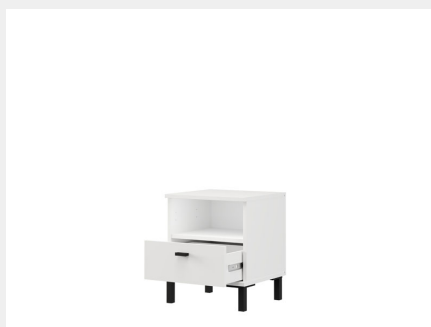

Wardrobe BITINIA 220 OG h205

11015166 / 8600608433389

NOTES

Optional add on shelves for wardrobe 220 or add on vertical + shelves + 2 drawers or add on shelves + vertical, optional slow motion damper (UT) and Frame 220, light optional (Rb 5k)

BENEFITS

metal handle, hotstamping applied, ABS 1mm

DECOR CORPUS

opaque white

DECOR FRONT

opaque white, black

DIMENSIONS

220 x 62 x 205 cm
[Width x Depth x Height]

BENEFITS

chipboard 25mm, ABS 1mm

DECOR CORPUS

opaque white, black

DIMENSIONS

166.5 x 206.5 x 112.5 cm

[Width x Depth x Height]

PACKAGING (PCS) / WEIGHT (KG) / PACKAGING VOLUME M³

opaque white, black

DIMENSIONS

77 x 35 x 77.5 cm

[Width x Depth x Height]

PACKAGING (PCS) / WEIGHT (KG) / PACKAGING VOLUME M³

1 / 25 kg / 0.059 m³

Bedside table BITINIA NO1F

11015169 / 8600608433761