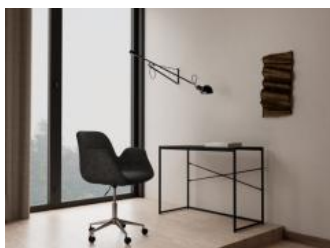

Beth desk chair

Item 0000113846 

Beth desk chair w/armrest, Apia fabric dark grey 458 FR, 5-star base chrome steel with gas lift, moulded foam, soft brake castors and swivel

This height-adjustable desk chair with armrests is defined by its curved and modern expression. Its slim seat is gently sculpted by soft contours and wrapped in a dark grey chenille fabric, offering a tactile experience. The chair rests on a chromed 5-star steel base with swivel function and soft brake castors for easy movement.

- Comfortable armrests support relaxed seating
- Upholstered in a fabric with chenille yarns
- Swivel function for easy seat movement
- Gas lift enables seating height adjustment from 45 – 54.5 cm
- Chromed 5-star powder-coated steel base with soft brake castors
- FSC™-certified

Cover: Apia fabric dark grey 458

Base: steel chrome

Details and specifications

Beth desk chair 0000113846

Main info	
Model	Beth
Item group	desk chair
Item no.	0000113846
EAN code	5713941426192
Features	gas lift,moulded foam,soft brake castors,swivel
CBM	0.17 cbm

Dimensions	
Width	58 cm
Depth	57.5 cm
Height	88 cm
Backrest height	34 cm
Seating width	43 cm
Seating depth	41 cm
Seating height max.	54.5 cm
Seating height min.	45 cm
Armrest height from floor	75 cm
Armrest width	5 cm
Armrest depth	15 cm
Armrest height	20 cm