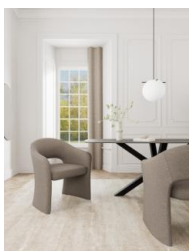

Tori dining chair with armrest

Item 0000113368 designrights® 

Tori dining chair with armrest, base Cona fabric taupe 2

Experience comfort and style with this modern dining chair, featuring soft cream bouclé-like upholstery that wraps gently around the seat. Designed with armrests, resting your arms will contribute to better experience. Its inviting texture and sleek silhouette bring warmth and sophistication to any dining space, making every meal an elegant affair.

- Modern dining chair with armrest
- Organic shaped elegant lines
- Upholstered in a soft taupe bouclé-like cover
- FSC™-certified

Cover: Cona fabric taupe 2

Base: Cona fabric taupe 2

Details and specifications

Tori dining chair with armrest 0000113368

Main info

Model	Tori
Item group	dining chair with armrest
Item no.	0000113368
EAN code	5713941421449
CBM	0.32 cbm

Dimensions

Width	64.5 cm
Depth	56.5 cm
Height	80 cm
Backrest height	33 cm
Seating width	49 cm
Seating depth	47 cm
Seating height max.	49 cm
Seating height min.	45 cm
Armrest height from floor	64 cm
Armrest width	6 cm
Armrest depth	47 cm
Armrest height	15 cm