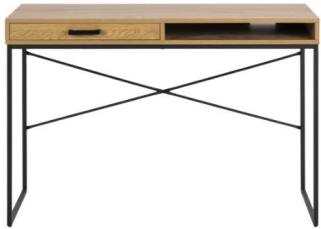

Seaford office desk

Item 0000089405 designrights®

Wild oak paper, Base matt black metal

- Exclusive design rights
- One drawer and one cube for storage
- Wild oak look and metal base
- Clean lines and modern look

Colour: paper wild oak rough

Base: metal matt black rough powder coated

Drawers: paper wild oak rough

Details and specifications

Seaford office desk 0000089405

Main info	
Model	Seaford
Item group	office desk
Item no.	0000089405
EAN code	5713941151469
Main shape	rectangular
Size (WxDxH)	110x45x75 cm
CBM	0.1 cbm
Designer	Nissens Tegnestue

Dimensions	
Width	110 cm
Depth	45 cm
Height	75 cm

Shelves	
Colour	wild oak
Material	paper
Surface treatment	rough
Core	MDF
Number of shelves	1 pcs
Adjustable	No

Factory	
Factory	85236
Country of origin	CN
Harbour	XMN
Loadability	690
MOQ Direct	200 pcs
Transport type	40' HQ
Transport medie size	68 cbm

Base	
Colour	matt black
Material	metal
Surface treatment	rough powder coated
Core	metal
Leg shape	sledge
Leg height	65.8 cm
Floor protection	plastic pads
Number of legs/bases	4 pcs

Drawers	
Colour	wild oak
Material	paper
Surface treatment	rough
Core	MDF
Number of drawers	1 pcs