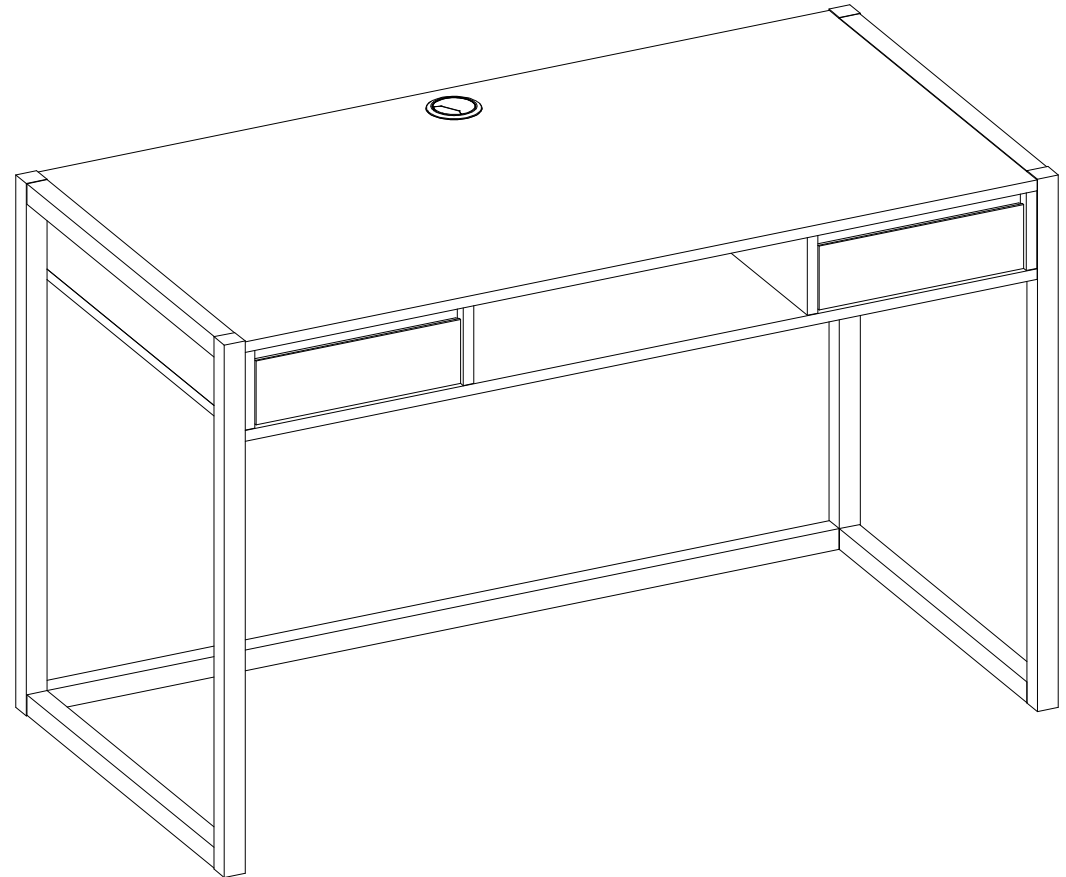

DEN30/137

Item Name	Denver 30 Schreibtisch
Colors 1	Artisan oak / Anthracite
Colors 2	-
Colors 3	-
Colors 4	-
Colors 5	-

		Finishing
Panels material 1	chipboard	ABS/Melamine
Panels material 2	HDF	-
Panels material 3	MDF	ABS
Doors	chipboard	ABS
Handles material	-	-
Legs material	MDF	ABS
Mirror	-	-
Glass	-	-
Edges	ABS/Melamine	-
Soft edges	No	-
Wall fixing fittings	Yes	-
Extension	-	-
Extension size (cm)	-	-
Extension stored under the top	-	-
Synchronized opening	-	-
Top panel thickness (mm)	15mm	ABS/Melamine

DEN30/137