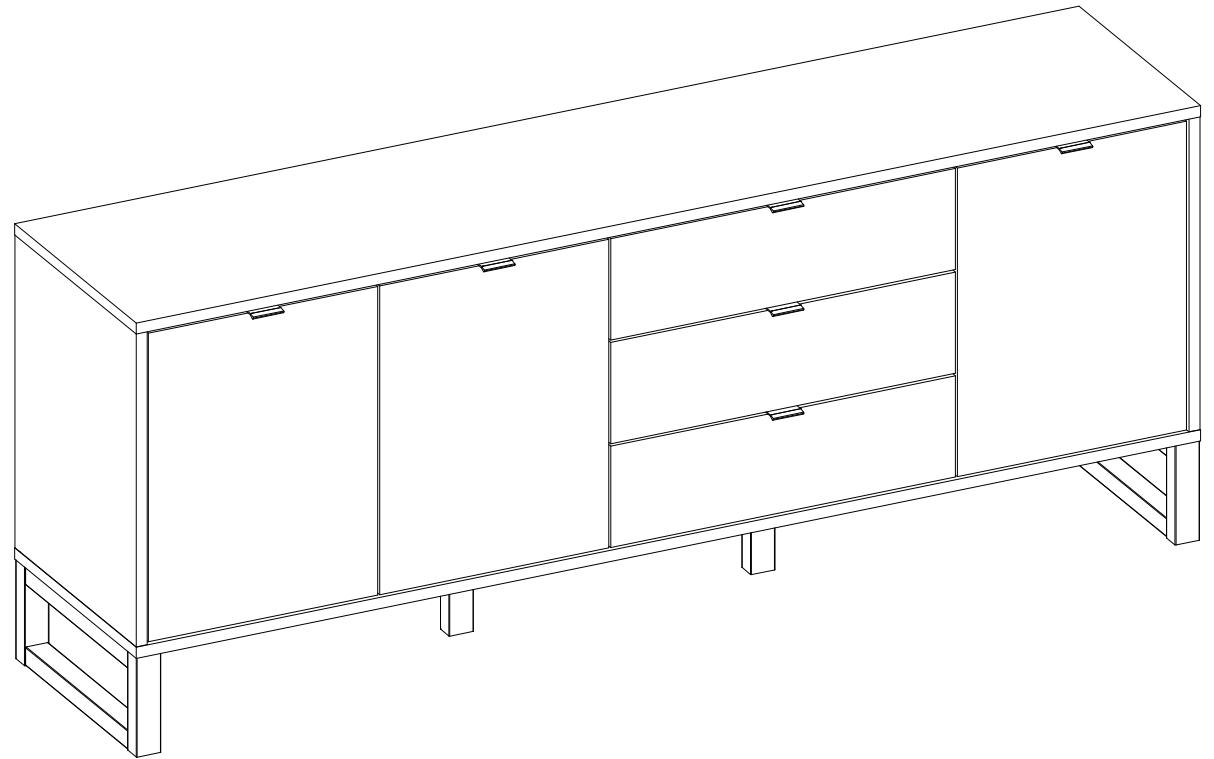

SMA57A/137

Item Name	Sumatra 57A Lowboard
Colors 1	Anthracite/ decor bambus
Colors 2	-
Colors 3	-
Colors 4	-
Colors 5	-

		Finishing
Panels material 1	chipboard	Melamine/ABS
Panels material 2	MDF	-
Panels material 3	HDF	-
Doors	chipboard	-
Handles material	plastic	-
Legs material	MDF	-
Mirror	-	-
Glass	-	-
Edges	Melamine/ABS	-
Soft edges	No	-
Wall fixing fittings	Yes	-
Extension	-	-
Extension size (cm)	-	-
Extension stored under the top	-	-
Synchronized opening	-	-
Top panel thickness (mm)	18 mm	Melamine/ABS

SMA57A/137