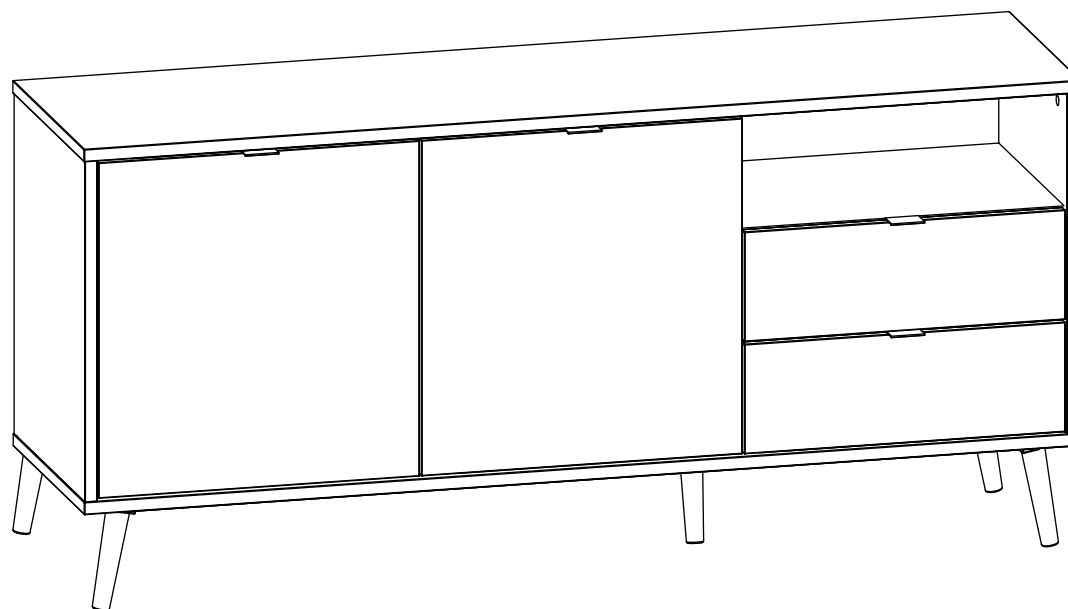

# CBA51/137

Item Name	Cuba 51
Colors 1	Sonoma/white-grey-petrol
Colors 2	-
Colors 3	-
Colors 4	-
Colors 5	-

		Finishing
Panels material 1	chipboard	Melamine/ABS
Panels material 2	HDF	-
Panels material 3	-	-
Doors	chipboard	ABS
Handles material	wood	-
Legs material	wood	-
Mirror	-	-
Glass	-	-
Edges	Melamine/ABS	-
Soft edges	No	-
Wall fixing fittings	Yes	-
Extension	-	-
Extension size (cm)	-	-
Extension stored under the top	-	-
Synchronized opening	-	-
Top panel thickness (mm)	18mm	-

# CBA51/137