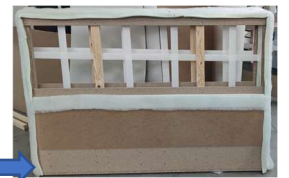

AZALEA

construction details

construction made of : chipboard 15mm and 22 mm

wood : pine and beach

Pocket bonell 12 cm / total mattress height 21 cm

Foam on sleep area = T30 + pocket bonell

foam on backrest = T25

foam in headrest = T25

protection on connectors

air vent

headboard
frame raw

technical specification / real pictures from production

logistic data

AMARYLIS consist of : 140 x 200 bed	weight kilo	collie size in cm			volume m3	
		h	l	d		
box 1 - bed :	47	54	202	70	0,78	m3
box 2 - bed :	47	54	202	70	0,78	m3
box 3 - Head+Foot board :	21+17	114	150	23	0,39	m3
total kg:	132				1,95	m3

AMARYLIS consist of : 160 x 200 bed	weight kilo	collie size in cm			volume m3	
		h	l	d		
box 1 - bed :	51	54	202	80	0,87	m3
box 2 - bed :	51	54	202	80	0,87	m3
box 3 - Head+Foot board :	25+19	114	170	23	0,46	m3
total kg:	146				2,2	m3