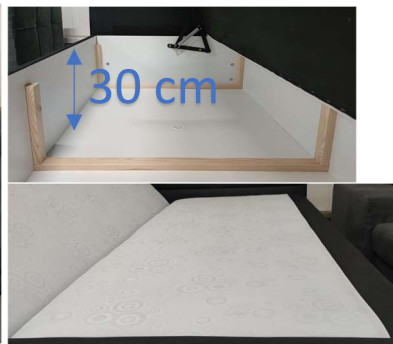

AZALEA

productsheet

topper sold separatley	7 cm HR foam
size 140 x 200:	140
size 160 x 200:	160
size 180 x 200	180
Configuration of bed	box + 21cm mat.
outside dimensions 140cm:	147x224x112
outside dimensions 160cm:	167x224x112
outside dimensions 180cm:	187x224x112
storage size (140/160/180)	65/75/85x195
storage depth in cm	30 cm space
textile 1	Texas Noir

AZALEA

construction details

construction made of : chipboard 15mm and 22 mm

wood : pine and beach

Pocket bonell 12 cm / total mattress height 21 cm

Foam on sleep area = T30 + pocket bonell

foam on backrest = T25

foam in headrest = T25

protection on connectors

air vent

headboard
frame raw

technical specification / real pictures from production

logistic data

AMARYLIS consist of : 140 x 200 bed	weight kilo	collie size in cm			volume m3	
		h	l	d		
box 1 - bed :	47	54	202	70	0,78	m3
box 2 - bed :	47	54	202	70	0,78	m3
box 3 - Head+Foot board :	21+17	114	150	23	0,39	m3
total kg:	132				1,95	m3

AMARYLIS consist of : 160 x 200 bed	weight kilo	collie size in cm			volume m3	
		h	l	d		
box 1 - bed :	51	54	202	80	0,87	m3
box 2 - bed :	51	54	202	80	0,87	m3
box 3 - Head+Foot board :	25+19	114	170	23	0,46	m3
total kg:	146				2,2	m3