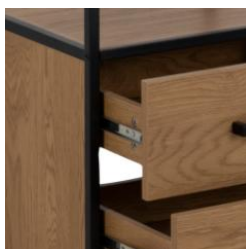

Seaford bookcase

Item 0000089647 designrights®

Seaford bookcase, frame and base matt black rough powder coated metal, 2 drawers and 3 shelves matt wild oak rough paper, with metal runners, 42x35x185 cm

This bookcase of carefully selected materials is easy to maintain. With exclusive design rights it is the perfect accent to finish out a room with style. It has the personality to blend with many styles of decor featuring a striking wood effect and supported by metal base with a powder coated appearance.

- Exclusive design rights
- Supported by a powder coated metal frame
- Made of carefully selected materials
- Easy to maintain
- Blends with many styles of decor

Colour: paper matt wild oak rough

Base: metal matt black rough powder coated

Drawers: paper matt wild oak rough

Details and specifications

Seaford bookcase 0000089647

Main info	
Model	Seaford
Item group	bookcase
Item no.	0000089647
EAN code	5713941154521
Size (WxDxH)	42x35x185 cm
Features	metal runners
CBM	0.08 cbm
Designer	Nissens Tegnestue

Frame	
Colour	matt black
Material	metal
Surface treatment	rough powder coated
Core	metal

Shelves	
Colour	matt wild oak
Material	paper
Surface treatment	rough
Core	MDF
Number of shelves	3 pcs
Adjustable	No