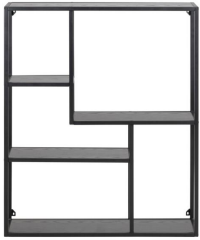

## Seford wall shelf

Item 0000080885 designrights®

Matt black metal, 3 ash black melamine shelves  
asymmetrical

- Supported by a metal base with a powder coated appearance
- A range of carefully selected materials easy to maintain
- Exclusive design rights
- Featuring a striking wood effect these pieces have the personality to blend with many styles of decor

## Details and specifications

Seaford wall shelf 0000080885

Main info	
Model	Seaford
Item group	wall shelf
Item no.	0000080885
EAN code	5713941056177
Size (WxDxH)	75x20x91 cm
Features	asymmetrical
CBM	0.03 cbm
Designer	Nissens Tegnestue

Dimensions	
Width	75 cm
Depth	20 cm
Height	91 cm

Base	
Colour	matt black
Material	metal
Surface treatment	rough powder coated
Core	metal
Leg shape	square
Leg height	6.8 cm
Number of legs/bases	3 pcs

Factory	
Factory	84104
Country of origin	CN
Harbour	XMN
Loadability	2455
MOQ Direct	200 pcs
Transport type	40' HQ
Transport medie size	68 cbm

Frame	
Colour	matt black
Material	metal
Surface treatment	rough powder coated
Core	metal

Shelves	
Colour	ash black
Material	melamine
Surface treatment	rough
Core	MDF
Number of shelves	3 pcs
Adjustable	No