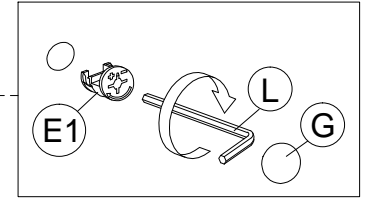

SOFT, DRY CLOTH

CHEMICAL

HEAT

KEEP DRY

HANDLE WITH CARE

DO NOT USE KNIFE

ASSEMBLY INSTRUCTION

MODEL : EC 60115-S5V - ELITE TV KAST / MEUBLE TV / TV CABINET

STEP 10

STEP 11

BACK VIEW

STEP 12

BACK VIEW

STEP 13

STEP 14

STEP 15

STEP 16

STEP 17

COMPLETED