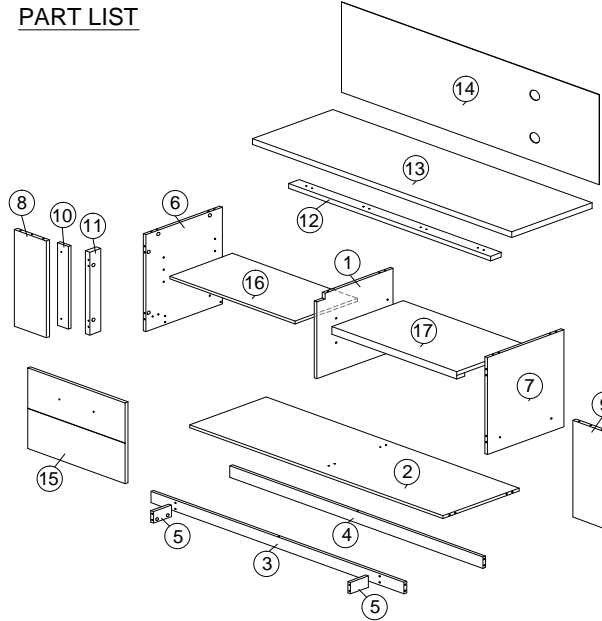

SOFT, DRY CLOTH

CHEMICAL

HEAT

KEEP DRY

HANDLE WITH CARE

DO NOT USE KNIFE

ASSEMBLY INSTRUCTION

MODEL : EC 60115-S5V - ELITE TV KAST / MEUBLE TV / TV CABINET

HARDWARE	A	B	C	D	E	F	G	H	I	J	J1	J2	K	L	M
	PLASTIC DOWEL M8X25 1X40	CB SCREW M3.5X16 1X8	CB SCREW M4X30 1X2	CSK CAP M6X40 1X6	E1 E2 MINIFIX 5654 18 SETS	METAL SHELF SUPPORT 1X8	CAP 1X14	HINGES (OUTSIDE) 5/8 2 SETS	POWER NAIL 6/8 1X35	HANDLE VSC 16 (SILVER) 1X1		P/H SCREW M4X24 1X2	PLASTIC PIN 1X6	ALLEN KEY 1X1	CSK CAP M6X50 1X4

PART LIST

STEP 1

STEP 2

STEP 3

STEP 4

STEP 5

STEP 6

STEP 7