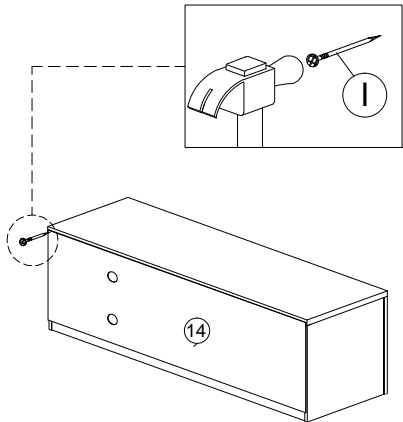

SOFT, DRY CLOTH

CHEMICAL

HEAT

KEEP DRY

HANDLE WITH CARE

DO NOT USE KNIFE

ASSEMBLY INSTRUCTION

MODEL : EC 60115-S5V - ELITE TV KAST / MEUBLE TV / TV CABINET

STEP 10

STEP 11

BACK VIEW

STEP 12

BACK VIEW

STEP 13

STEP 14

STEP 15

STEP 16

STEP 17

COMPLETED