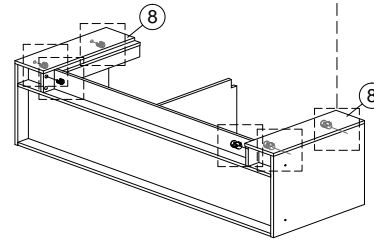

ASSEMBLY INSTRUCTION

MODEL : EC 60115-S5V - ELITE TV KAST / MEUBLE TV / TV CABINET

STEP 10

STEP 11

BACK VIEW

STEP 12

BACK VIEW

STEP 13