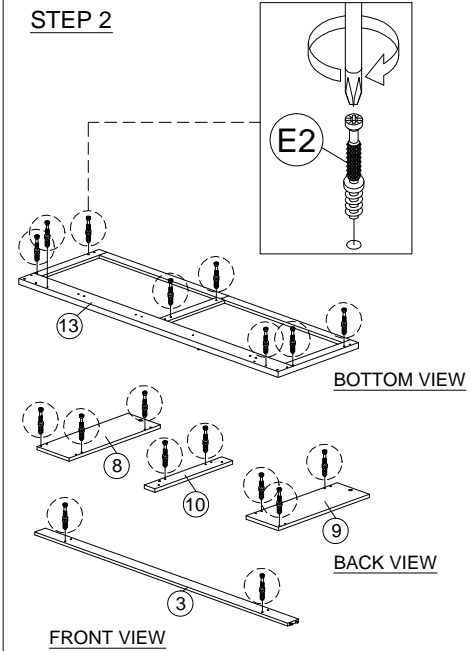

HARDWARE	A	B	C	D	E	F	G	H	I	J	J1	J2	K	L	M
	PLASTIC DOWEL M8X25 1X40	CB SCREW M3.5X16 1X8	CB SCREW M4X30 1X2	CSK CAP M6X40 1X6	E1 E2 MINIFIX 5654 18 SETS	METAL SHELF SUPPORT 1X8	CAP 1X14	HINGES (OUTSIDE) 5/8 2 SETS	POWER NAIL 6/8 1X35	HANDLE VSC 16 (SILVER) 1X1		P/H SCREW M4X24 1X2	PLASTIC PIN 1X6	ALLEN KEY 1X1	CSK CAP M6X50 1X4

PART LIST

STEP 1

STEP 2

STEP 3

STEP 4

STEP 5

STEP 6

STEP 7