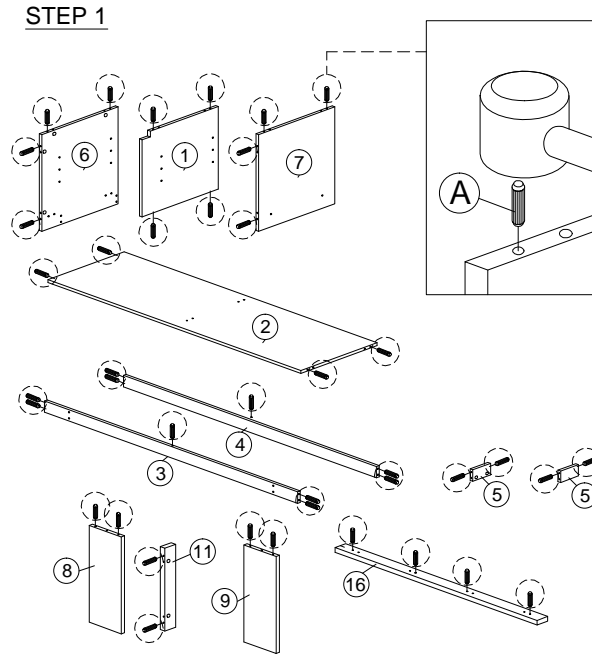

SOFT, DRY CLOTH

CHEMICAL

HEAT

KEEP DRY

HANDLE WITH CARE

DO NOT USE KNIFE

ASSEMBLY INSTRUCTION

MODEL : EC 60115-S5V - ELITE TV KAST / MEUBLE TV / TV CABINET

HARDWARE	A	B	C	D	E	F	G	H	I	J	J1	J2	K	L	M
	PLASTIC DOWEL M8X25 1X40	CB SCREW M3.5X16 1X8	CB SCREW M4X30 1X2	CSK CAP M6X40 1X6	E1 E2 MINIFIX 5654 18 SETS	METAL SHELF SUPPORT 1X8	CAP 1X14	HINGES (OUTSIDE) 5/8 2 SETS	POWER NAIL 6/8 1X35	HANDLE VSC 16 (SILVER) 1X1		P/H SCREW M4X24 1X2	PLASTIC PIN 1X6	ALLEN KEY 1X1	CSK CAP M6X50 1X4

PART LIST

STEP 1

STEP 2

STEP 3

STEP 4

STEP 5

STEP 6

STEP 7