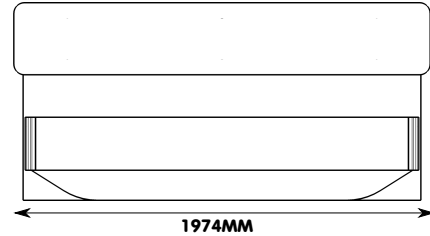

MONTAGE HANDLEIDING

INSTRUCTIONS DE MONTAGE - ASSEMBLY INSTRUCTION - MONTAGE ANLEITUNG - STRUZIONI DI MONTAGGIO
INSTRUÇÕES DE MONTAGEM - INSTRUCCIONES DE MONTAJE - MONTAŽU UPUTE

LAGO LB140/LB160/LB180

bed 2p. smalle kop - lit 2p. tete etroite - bed 2p. narrow head

LB180

LB140