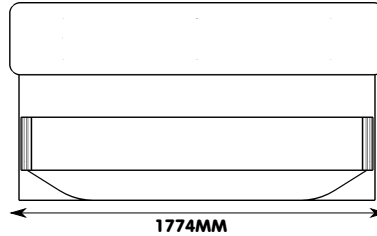

MONTAGE HANDLEIDING

INSTRUCTIONS DE MONTAGE - ASSEMBLY INSTRUCTION - MONTAGE ANLEITUNG - STRUZIONI DI MONTAGGIO
INSTRUÇÕES DE MONTAGEM - INSTRUCCIONES DE MONTAJE - MONTAŽU UPUTE

LAGO LB140/LB160/LB180

bed 2p. smalle kop - lit 2p. tete etroite - bed 2p. narrow head

LB160

LB140