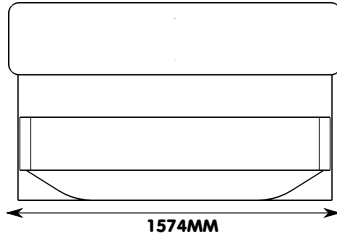

MONTAGE HANDLEIDING

INSTRUCTIONS DE MONTAGE - ASSEMBLY INSTRUCTION - MONTAGE ANLEITUNG - STRUZIONI DI MONTAGGIO
INSTRUÇÕES DE MONTAGEM - INSTRUCCIONES DE MONTAJE - MONTAŽU UPUTE

LAGO LB140/LB160/LB180

bed 2p. smalle kop - lit 2p. tete etroite - bed 2p. narrow head

LB140

LB140