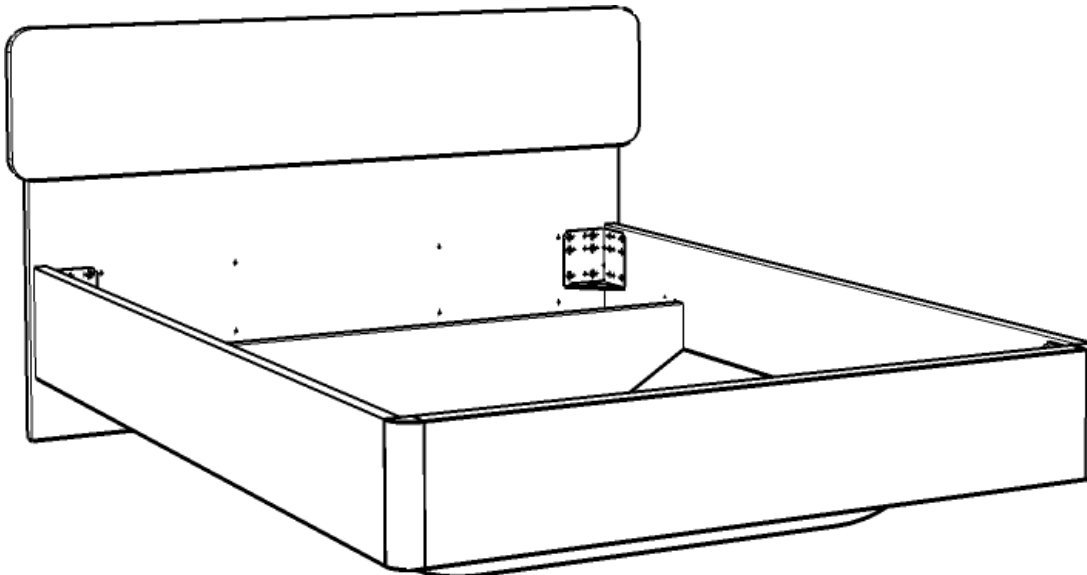

MONTAGE HANDLEIDING

INSTRUCTIONS DE MONTAGE - ASSEMBLY INSTRUCTION - MONTAGE ANLEITUNG - STRUZIONI DI MONTAGGIO
INSTRUÇÕES DE MONTAGEM - INSTRUCCIONES DE MONTAJE - MONTAŽU UPUTE

LAGO LB140/LB160/LB180

bed 2p. smalle kop - lit 2p. tete etroite - bed 2p. narrow head

LB140