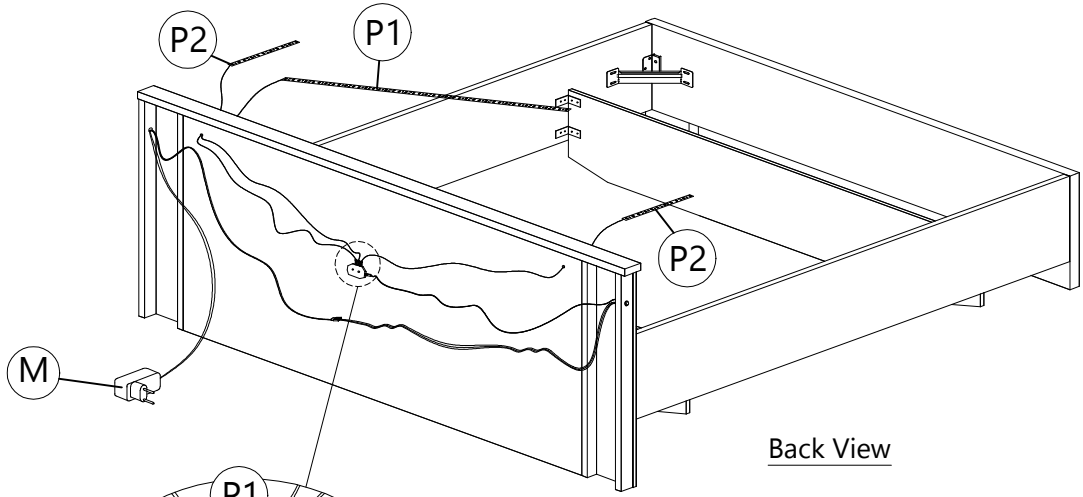

**STEP
11**

D	E	H
		
JCBC BOLT M6X50	BARREL NUT	ALLEN KEY
4 pcs	4 pcs	1 pc

**STEP
12**

Back View

Back View

B	F2	H	J1	J3
				
CB SCREW M3.5X16	MINIFIX 5654 (HOUSING)	ALLEN KEY	703 SCREW BED BRACKET	703 BED BRACKET BOLT
6 pcs	4 pcs	1 pc	2 pcs	4 pcs

STEP
13

K	L
	
RECTANGULAR BED BRACKET	SCREW M8X12
2 pcs	8 pcs

STEP
14

COMPLETED

Back View

K	L
	
RECTANGULAR BED BRACKET	SCREW M8X12
2 pcs	8 pcs

STEP
15

LED LIGHT ASSEMBLY INSTRUCTION

STEP
16

COMPLETED

P1

LED LIGHT(1600MM ✂️--->1400MM)

1 pc

P2

LED LIGHT(300MM)

2 pcs