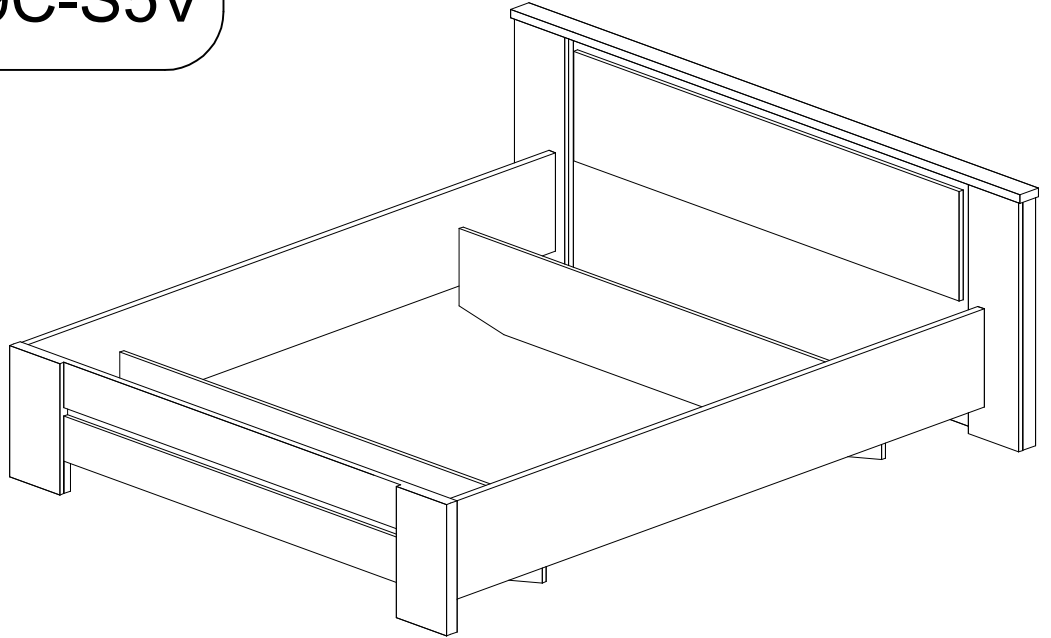

BED 94-6379C-S5V