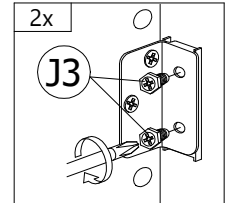

**STEP
11**

D	E	H
		
JCBC BOLT M6X50	BARREL NUT	ALLEN KEY
4 pcs	4 pcs	1 pc

**STEP
12**

Back View

Back View

B	F2	H	J1	J3
				
CB SCREW M3.5X16	MINIFIX 5654 (HOUSING)	ALLEN KEY	703 SCREW BED BRACKET	703 BED BRACKET BOLT
6 pcs	4 pcs	1 pc	2 pcs	4 pcs