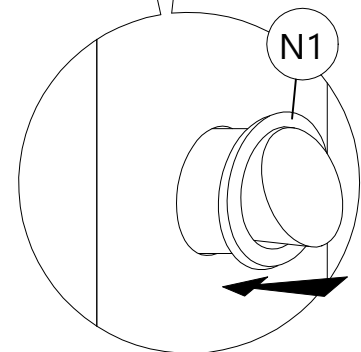

**STEP
11**

D	E	H
		
JCBC BOLT M6X50	BARREL NUT	ALLEN KEY
4 pcs	4 pcs	1 pc

**STEP
12**

Back View

Back View

B	F2	H	J1	J3
				
CB SCREW M3.5X16	MINIFIX 5654 (HOUSING)	ALLEN KEY	703 SCREW BED BRACKET	703 BED BRACKET BOLT
6 pcs	4 pcs	1 pc	2 pcs	4 pcs

STEP
13

K	L
	
RECTANGULAR BED BRACKET	SCREW M8X12
2 pcs	8 pcs

STEP
14

COMPLETED

Back View

K	L
	
RECTANGULAR BED BRACKET	SCREW M8X12
2 pcs	8 pcs

STEP
15

LED LIGHT ASSEMBLY INSTRUCTION

STEP
16

COMPLETED

P1

LED LIGHT(1600MM ✂️--->1400MM)

1 pc

P2

LED LIGHT(300MM)

2 pcs