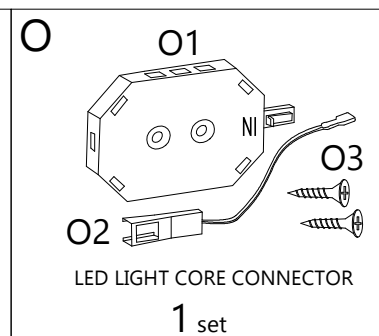

**STEP
11**

D	E	H
		
JCBC BOLT M6X50	BARREL NUT	ALLEN KEY
4 pcs	4 pcs	1 pc

**STEP
12**

Back View

Back View

B	F2	H	J1	J3
				
CB SCREW M3.5X16	MINIFIX 5654 (HOUSING)	ALLEN KEY	703 SCREW BED BRACKET	703 BED BRACKET BOLT
6 pcs	4 pcs	1 pc	2 pcs	4 pcs

STEP
13

K	L
	
RECTANGULAR BED BRACKET	SCREW M8X12
2 pcs	8 pcs

STEP
14

COMPLETED

Back View

K	L
	
RECTANGULAR BED BRACKET	SCREW M8X12
2 pcs	8 pcs

STEP
15

LED LIGHT ASSEMBLY INSTRUCTION

STEP
16

COMPLETED

P1

LED LIGHT(1600MM ✂️--->1400MM)

1 pc

P2

LED LIGHT(300MM)

2 pcs