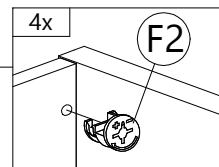

1 pc

STEP
10

B

16MM
CB SCREW
M3.5X16

32 pcs

I

L-BRACKET

8 pcs

**STEP
11**

D	E	H
		
JCBC BOLT M6X50	BARREL NUT	ALLEN KEY
4 pcs	4 pcs	1 pc

**STEP
12**

Back View

Back View

B	F2	H	J1	J3
				
CB SCREW M3.5X16	MINIFIX 5654 (HOUSING)	ALLEN KEY	703 SCREW BED BRACKET	703 BED BRACKET BOLT
6 pcs	4 pcs	1 pc	2 pcs	4 pcs