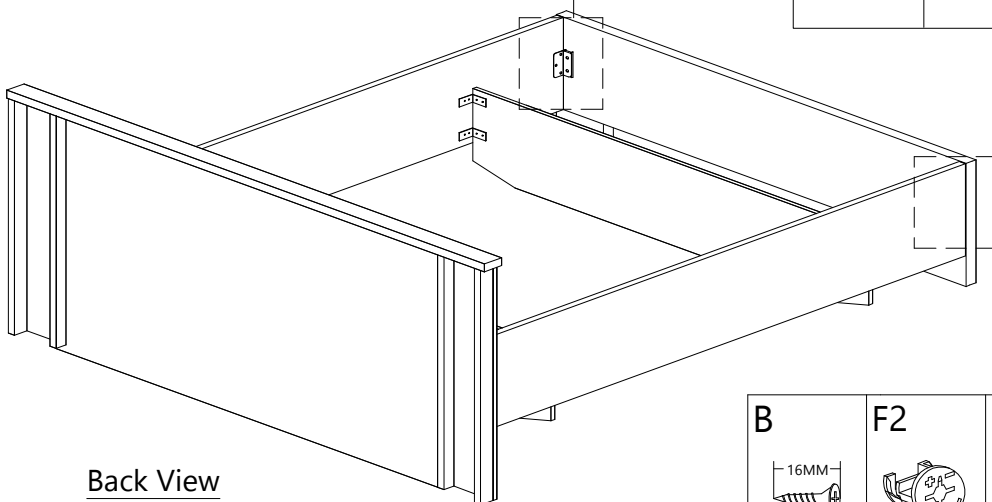

**STEP
11**

D	E	H
		
JCBC BOLT M6X50	BARREL NUT	ALLEN KEY
4 pcs	4 pcs	1 pc

**STEP
12**

Back View

Back View

B	F2	H	J1	J3
				
CB SCREW M3.5X16	MINIFIX 5654 (HOUSING)	ALLEN KEY	703 SCREW BED BRACKET	703 BED BRACKET BOLT
6 pcs	4 pcs	1 pc	2 pcs	4 pcs