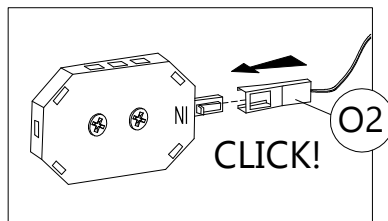

**STEP
11**

D	E	H
		
JCBC BOLT M6X50	BARREL NUT	ALLEN KEY
4 pcs	4 pcs	1 pc

**STEP
12**

Back View

Back View

B	F2	H	J1	J3
				
CB SCREW M3.5X16	MINIFIX 5654 (HOUSING)	ALLEN KEY	703 SCREW BED BRACKET	703 BED BRACKET BOLT
6 pcs	4 pcs	1 pc	2 pcs	4 pcs

STEP
13

K	L
	
RECTANGULAR BED BRACKET	SCREW M8X12
2 pcs	8 pcs

STEP
14

COMPLETED

Back View

K	L
	
RECTANGULAR BED BRACKET	SCREW M8X12
2 pcs	8 pcs

STEP
15

LED LIGHT ASSEMBLY INSTRUCTION