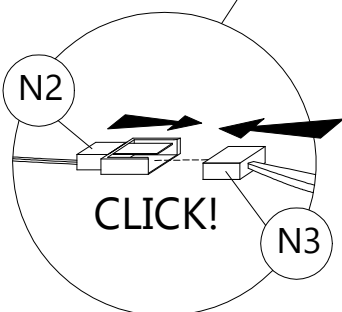

**STEP
11**

D	E	H
		
JCBC BOLT M6X50	BARREL NUT	ALLEN KEY
4 pcs	4 pcs	1 pc

**STEP
12**

Back View

Back View

B	F2	H	J1	J3
				
CB SCREW M3.5X16	MINIFIX 5654 (HOUSING)	ALLEN KEY	703 SCREW BED BRACKET	703 BED BRACKET BOLT
6 pcs	4 pcs	1 pc	2 pcs	4 pcs

STEP
13

K	L
	
RECTANGULAR BED BRACKET	SCREW M8X12
2 pcs	8 pcs

STEP
14

COMPLETED

Back View

K	L
	
RECTANGULAR BED BRACKET	SCREW M8X12
2 pcs	8 pcs

STEP
15

LED LIGHT ASSEMBLY INSTRUCTION