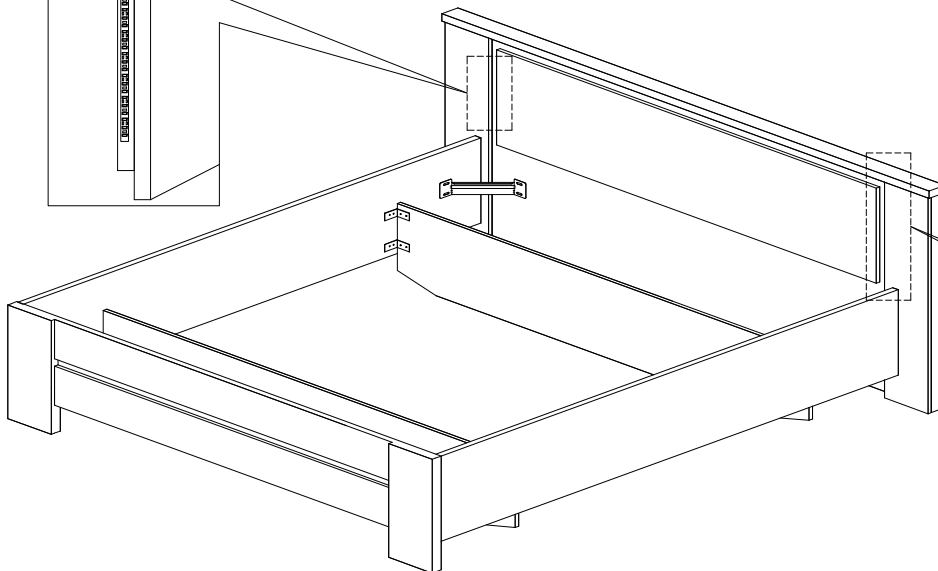

STEP
16

COMPLETED

P1

LED LIGHT(1600MM ✂️--->1400MM)

1 pc

P2

LED LIGHT(300MM)

2 pcs