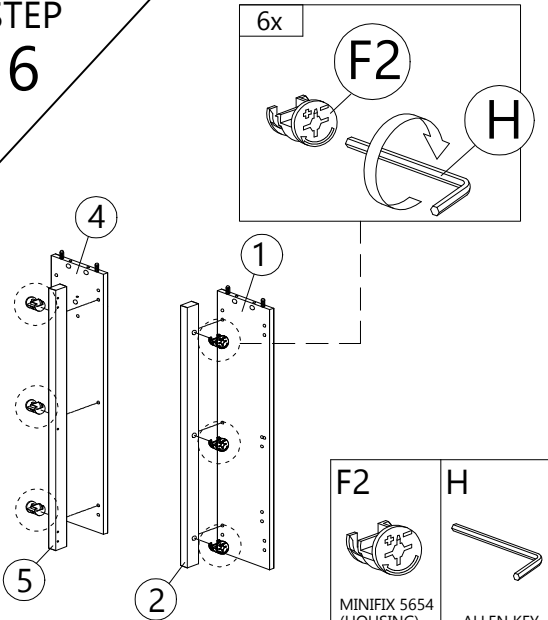

LED LIGHT HARDWARE LIST

 PLUG 1pc	 SWITCH BUTTON PART 1set	 LED LIGHT CORE CONNECTOR 1set	 LED LIGHT (1600MM) 1pc	 LED LIGHT (300MM) 2pcs
-----------------	--------------------------------	--------------------------------------	-------------------------------	-------------------------------

STEP 4

STEP 5

Back View

C1	H
40MM	
CSK CAP M6X40	ALLEN KEY
8 pcs	1 pc

STEP 6

Back View

F2	H
MINIFIX 5654 (HOUSING)	ALLEN KEY
6 pcs	1 pc

STEP 7

Back View

C2	F2	H
50MM		
CSK CAP M6X50	MINIFIX 5654 (HOUSING)	ALLEN KEY
6 pcs	6 pcs	1 pc

STEP
8

Back View

F2

MINIFIX 5654
(HOUSING)

10 pcs

H