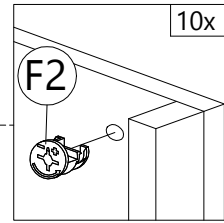

Back View

C2	F2	H
50MM		
CSK CAP M6X50	MINIFIX 5654 (HOUSING)	ALLEN KEY
6 pcs	6 pcs	1 pc

STEP
8

Back View

F2

MINIFIX 5654
(HOUSING)

10 pcs

H