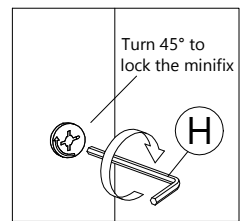

1 pc

STEP
10

B

16MM
CB SCREW
M3.5X16

32 pcs

I

L-BRACKET

8 pcs

**STEP
11**

D	E	H
		
JCBC BOLT M6X50	BARREL NUT	ALLEN KEY
4 pcs	4 pcs	1 pc

**STEP
12**

Back View

Back View

B	F2	H	J1	J3
				
CB SCREW M3.5X16	MINIFIX 5654 (HOUSING)	ALLEN KEY	703 SCREW BED BRACKET	703 BED BRACKET BOLT
6 pcs	4 pcs	1 pc	2 pcs	4 pcs