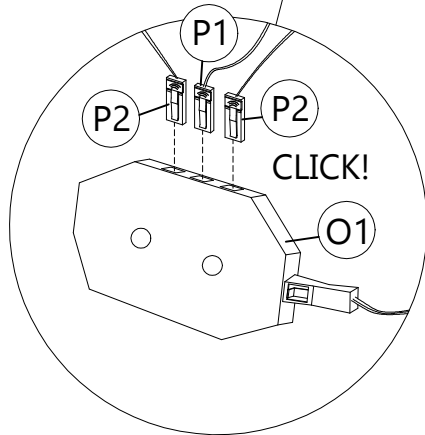

**STEP
11**

D	E	H
		
JCBC BOLT M6X50	BARREL NUT	ALLEN KEY
4 pcs	4 pcs	1 pc

**STEP
12**

Back View

Back View

B	F2	H	J1	J3
				
CB SCREW M3.5X16	MINIFIX 5654 (HOUSING)	ALLEN KEY	703 SCREW BED BRACKET	703 BED BRACKET BOLT
6 pcs	4 pcs	1 pc	2 pcs	4 pcs

STEP
13

K	L
	
RECTANGULAR BED BRACKET	SCREW M8X12
2 pcs	8 pcs

STEP
14

COMPLETED

Back View

K	L
	
RECTANGULAR BED BRACKET	SCREW M8X12
2 pcs	8 pcs

STEP
15

LED LIGHT ASSEMBLY INSTRUCTION

STEP
16

COMPLETED

P1

LED LIGHT(1600MM ✂️--->1400MM)

1 pc

P2

LED LIGHT(300MM)

2 pcs