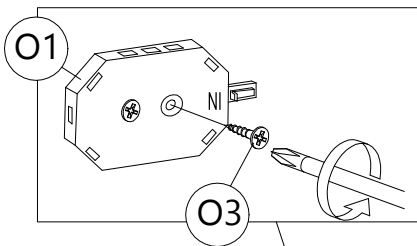

**STEP
11**

D	E	H
		
JCBC BOLT M6X50	BARREL NUT	ALLEN KEY
4 pcs	4 pcs	1 pc

**STEP
12**

Back View

Back View

B	F2	H	J1	J3
				
CB SCREW M3.5X16	MINIFIX 5654 (HOUSING)	ALLEN KEY	703 SCREW BED BRACKET	703 BED BRACKET BOLT
6 pcs	4 pcs	1 pc	2 pcs	4 pcs

STEP
13

K	L
	
RECTANGULAR BED BRACKET	SCREW M8X12
2 pcs	8 pcs

STEP
14

COMPLETED

Back View

K	L
	
RECTANGULAR BED BRACKET	SCREW M8X12
2 pcs	8 pcs

STEP
15

LED LIGHT ASSEMBLY INSTRUCTION