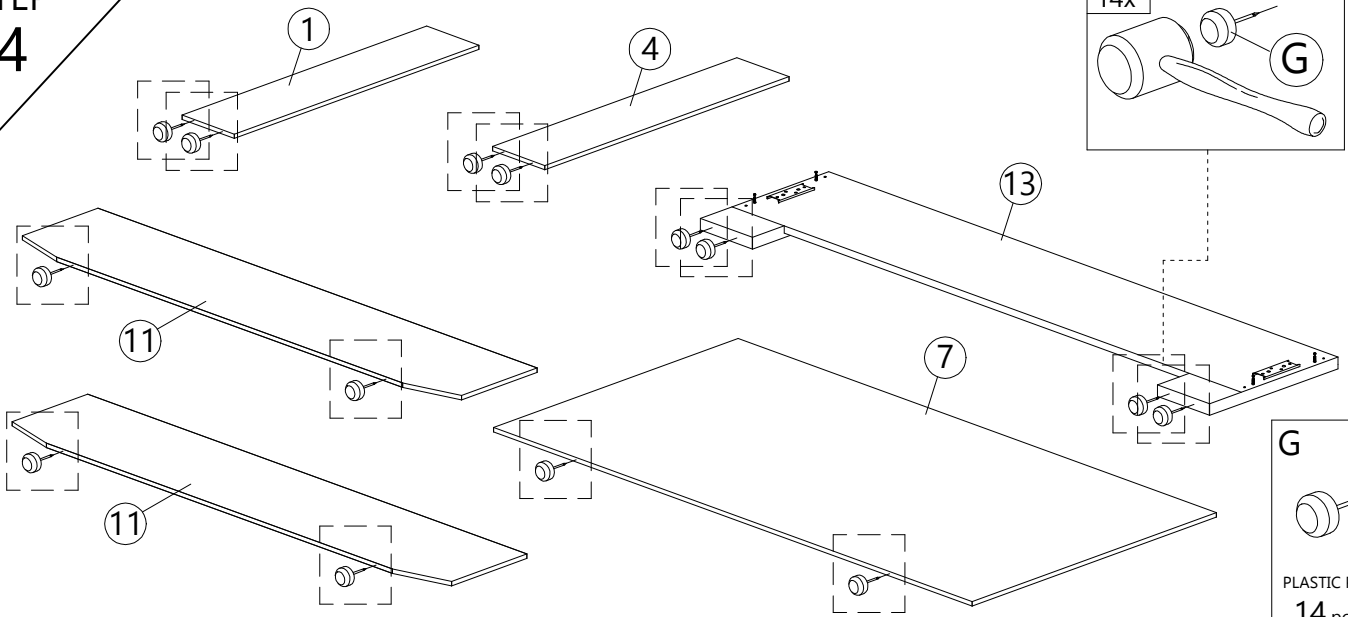

STEP 4

STEP 5

C1	H
40MM	
CSK CAP M6X40	ALLEN KEY
8 pcs	1 pc

STEP 6

F2	H
MINIFIX 5654 (HOUSING)	ALLEN KEY
6 pcs	1 pc

STEP 7

C2	F2	H
50MM		
CSK CAP M6X50	MINIFIX 5654 (HOUSING)	ALLEN KEY
6 pcs	6 pcs	1 pc