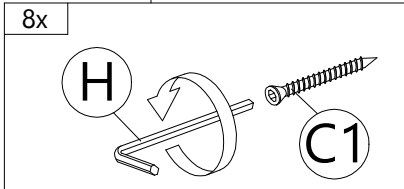

C1	H
40MM	
CSK CAP M6X40	ALLEN KEY
8 pcs	1 pc