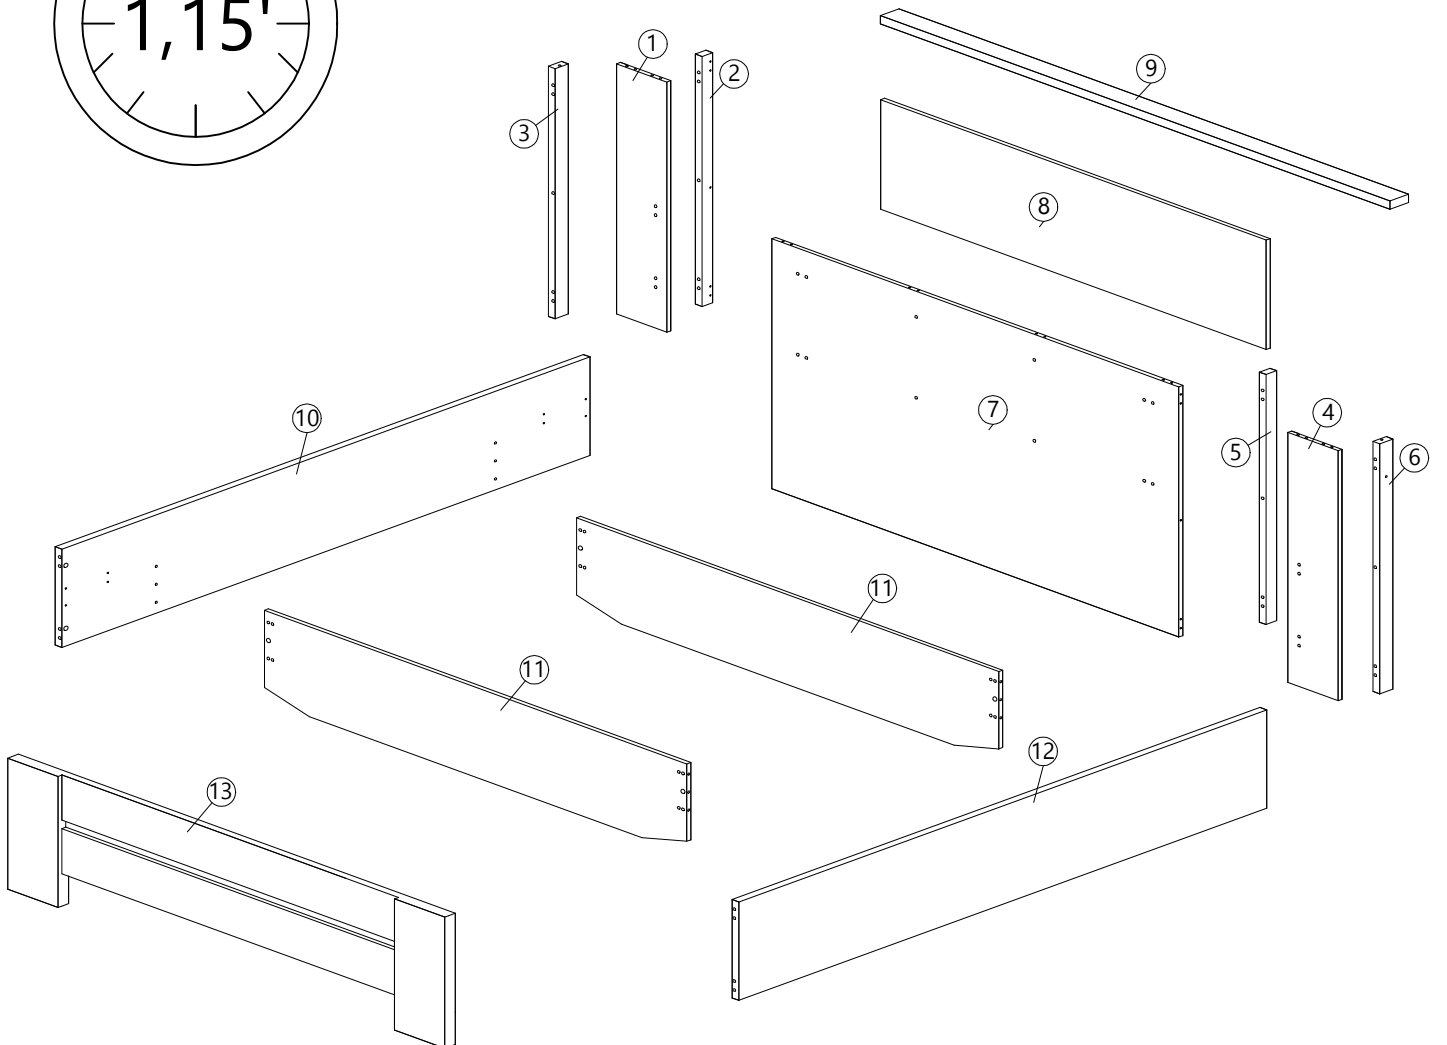

BED 94-6379C-S5V