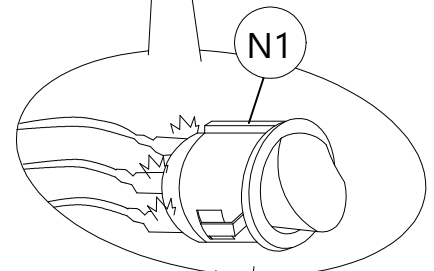

**STEP
11**

D	E	H
		
JCBC BOLT M6X50	BARREL NUT	ALLEN KEY
4 pcs	4 pcs	1 pc

**STEP
12**

Back View

Back View

B	F2	H	J1	J3
				
CB SCREW M3.5X16	MINIFIX 5654 (HOUSING)	ALLEN KEY	703 SCREW BED BRACKET	703 BED BRACKET BOLT
6 pcs	4 pcs	1 pc	2 pcs	4 pcs

STEP
13

K	L
	
RECTANGULAR BED BRACKET	SCREW M8X12
2 pcs	8 pcs

STEP
14

COMPLETED

Back View

K	L
	
RECTANGULAR BED BRACKET	SCREW M8X12
2 pcs	8 pcs

STEP
15

LED LIGHT ASSEMBLY INSTRUCTION