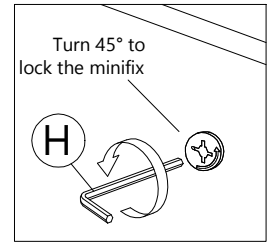

Back View

C2	F2	H
50MM		
CSK CAP M6X50	MINIFIX 5654 (HOUSING)	ALLEN KEY
6 pcs	6 pcs	1 pc

STEP
8

Back View

F2

MINIFIX 5654
(HOUSING)

10 pcs

H