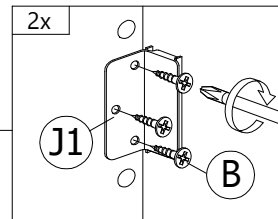

**STEP
11**

D	E	H
		
JCBC BOLT M6X50	BARREL NUT	ALLEN KEY
4 pcs	4 pcs	1 pc

**STEP
12**

Back View

Back View

B	F2	H	J1	J3
				
CB SCREW M3.5X16	MINIFIX 5654 (HOUSING)	ALLEN KEY	703 SCREW BED BRACKET	703 BED BRACKET BOLT
6 pcs	4 pcs	1 pc	2 pcs	4 pcs