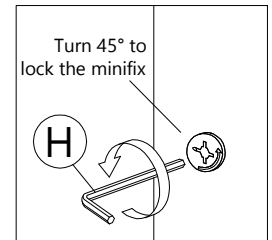

STEP
9

F2

MINIFIX 5654
(HOUSING)

4 pcs

H

ALLEN KEY

1 pc