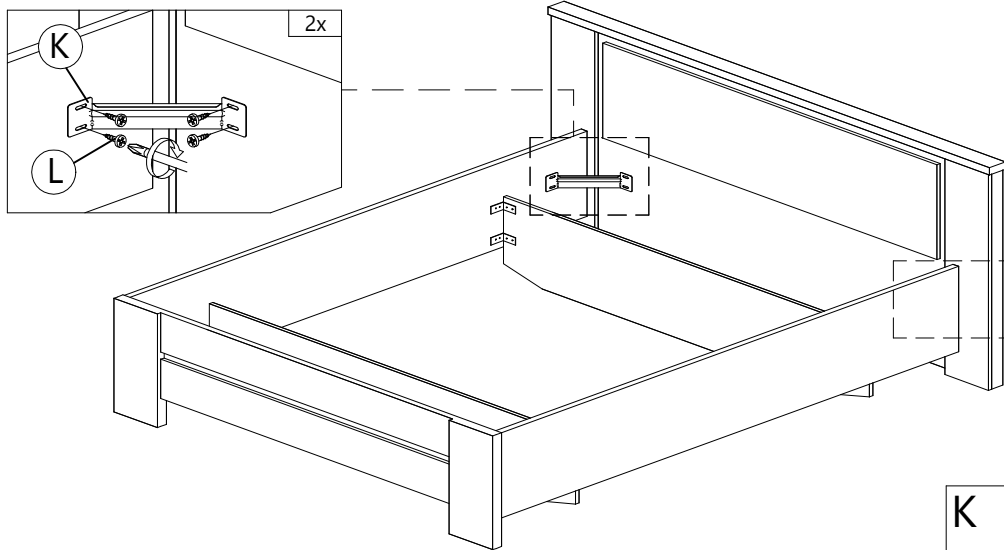

STEP
13

K	L
RECTANGULAR BED BRACKET	SCREW M8X12
2 pcs	8 pcs