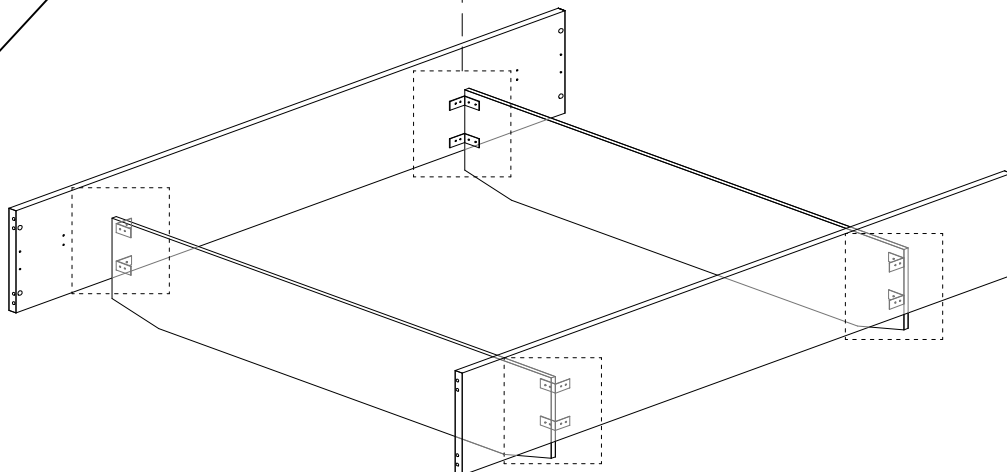

1 pc

STEP
10

B

16MM
CB SCREW
M3.5X16

32 pcs

I

L-BRACKET

8 pcs