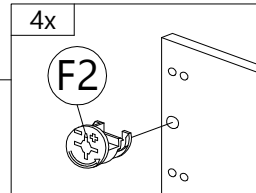

STEP
9

F2

MINIFIX 5654
(HOUSING)

4 pcs

H

ALLEN KEY

1 pc