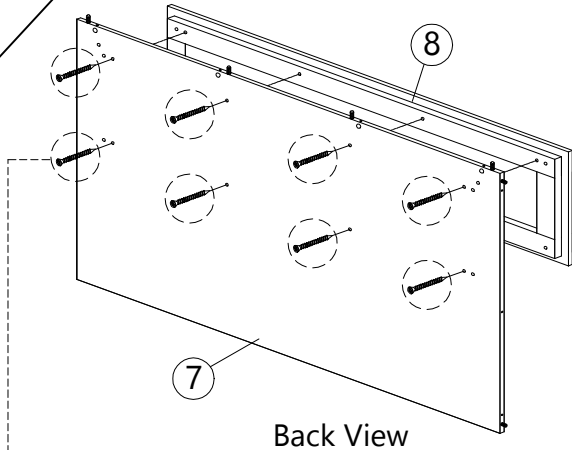

STEP 5

Back View