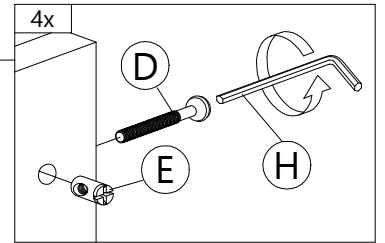

1 pc

STEP
10

B

16MM
CB SCREW
M3.5X16

32 pcs

I

L-BRACKET

8 pcs

**STEP
11**

D	E	H
		
JCBC BOLT M6X50	BARREL NUT	ALLEN KEY
4 pcs	4 pcs	1 pc

**STEP
12**

Back View

Back View

B	F2	H	J1	J3
				
CB SCREW M3.5X16	MINIFIX 5654 (HOUSING)	ALLEN KEY	703 SCREW BED BRACKET	703 BED BRACKET BOLT
6 pcs	4 pcs	1 pc	2 pcs	4 pcs