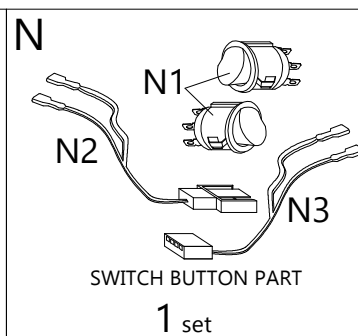

LED LIGHT HARDWARE LIST

 PLUG 1pc	 SWITCH BUTTON PART 1set	 LED LIGHT CORE CONNECTOR 1set	 LED LIGHT (1600MM) 1pc	 LED LIGHT (300MM) 2pcs
-----------------	--------------------------------	--------------------------------------	-------------------------------	-------------------------------

**STEP
11**

D	E	H
		
JCBC BOLT M6X50	BARREL NUT	ALLEN KEY
4 pcs	4 pcs	1 pc

**STEP
12**

Back View

Back View

B	F2	H	J1	J3
				
CB SCREW M3.5X16	MINIFIX 5654 (HOUSING)	ALLEN KEY	703 SCREW BED BRACKET	703 BED BRACKET BOLT
6 pcs	4 pcs	1 pc	2 pcs	4 pcs

STEP
13

K	L
	
RECTANGULAR BED BRACKET	SCREW M8X12
2 pcs	8 pcs

STEP
14

COMPLETED

Back View

K	L
	
RECTANGULAR BED BRACKET	SCREW M8X12
2 pcs	8 pcs

STEP
15

LED LIGHT ASSEMBLY INSTRUCTION