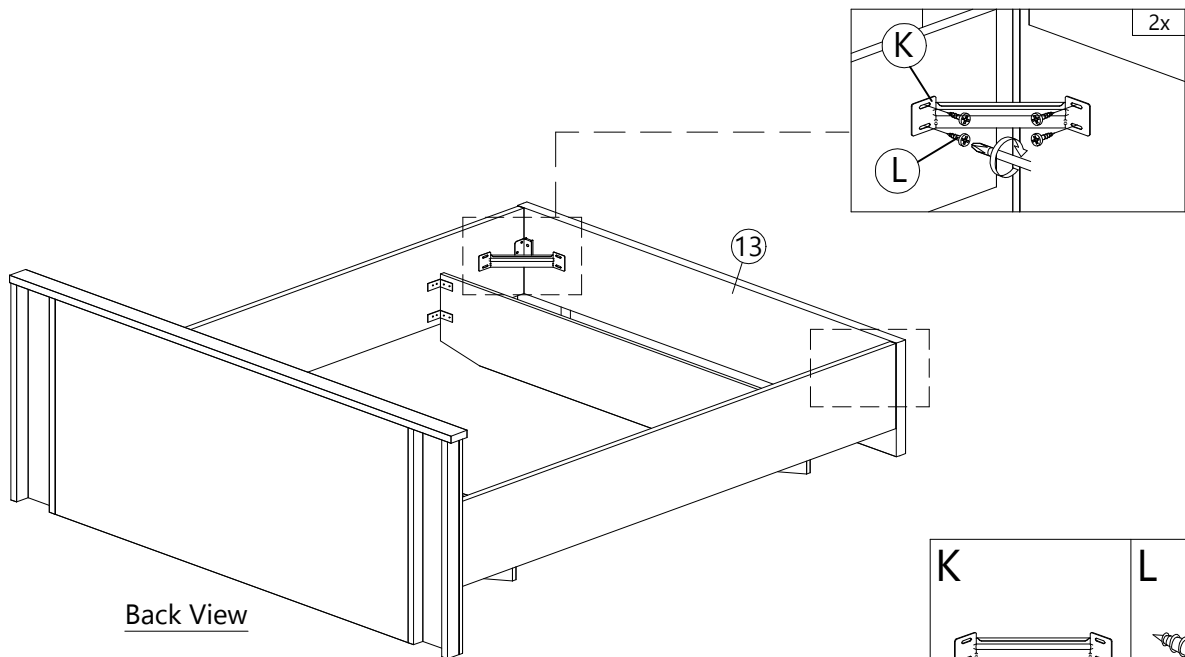

STEP
14

COMPLETED

Back View

K	L
RECTANGULAR BED BRACKET	SCREW M8X12
2 pcs	8 pcs