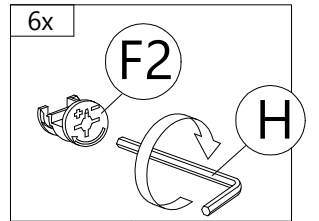

LED LIGHT HARDWARE LIST

 PLUG 1pc	 SWITCH BUTTON PART 1set	 LED LIGHT CORE CONNECTOR 1set	 LED LIGHT (1600MM) 1pc	 LED LIGHT (300MM) 2pcs
-----------------	--------------------------------	--------------------------------------	-------------------------------	-------------------------------

STEP 4

STEP 5

Back View

C1	H
40MM	
CSK CAP M6X40	ALLEN KEY
8 pcs	1 pc

STEP 6

Back View

F2	H
MINIFIX 5654 (HOUSING)	ALLEN KEY
6 pcs	1 pc

STEP 7

Back View

C2	F2	H
50MM		
CSK CAP M6X50	MINIFIX 5654 (HOUSING)	ALLEN KEY
6 pcs	6 pcs	1 pc

STEP
8

Back View

F2

MINIFIX 5654
(HOUSING)

10 pcs

H