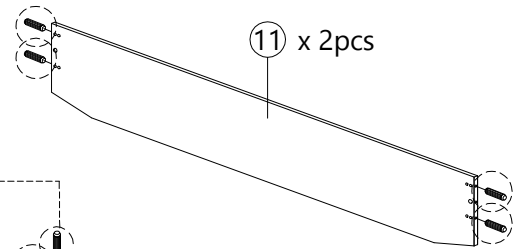

STEP 1

11 x 2 pcs

40x

A