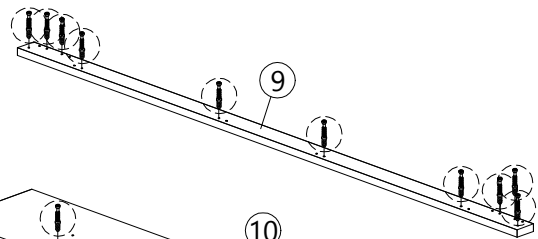

STEP 1

11 x 2 pcs

40x

A

7

BACK VIEW

A

PLASTIC DOWEL M8X25
40 pcs

STEP 2

F1

9

30x

F1

1

4

10

13

12

F1

MINIFIX 5654 (SCREW)
30 pcs

STEP 3

Inside View

2x

Q

J2

J2

703 SCREW BED HINGES
2 pcs

Q

20MM
CB SCREW M3.5X20
8 pcs