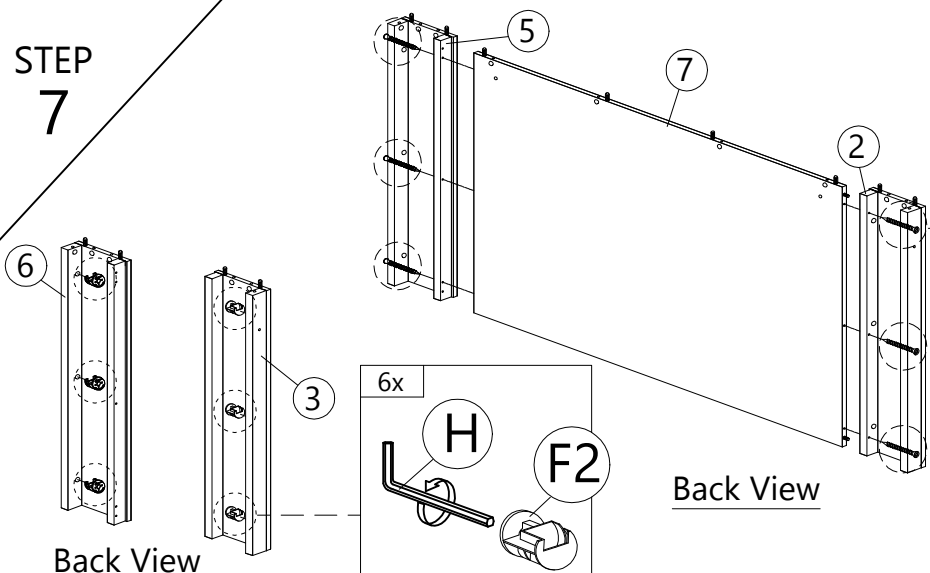

703 SCREW BED HINGES
2 pcs

Q

20MM
CB SCREW M3.5X20
8 pcs

STEP 4

STEP 5

C1	H
40MM CSK CAP M6X40 8 pcs	ALLEN KEY 1 pc

STEP 6

F2	H
MINIFIX 5654 (HOUSING) 6 pcs	ALLEN KEY 1 pc

Back View

STEP 7

C2	F2	H
50MM CSK CAP M6X50 6 pcs	MINIFIX 5654 (HOUSING) 6 pcs	ALLEN KEY 1 pc

Back View

Back View

STEP
8

Back View

F2