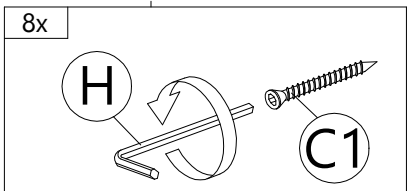

F1

MINIFIX 5654 (SCREW)
30 pcs

STEP 3

Inside View

2x

Q

J2

J2

703 SCREW BED HINGES
2 pcs

Q

20MM
CB SCREW M3.5X20
8 pcs

STEP 4

STEP 5

C1	H
40MM CSK CAP M6X40 8 pcs	ALLEN KEY 1 pc

STEP 6

F2	H
MINIFIX 5654 (HOUSING) 6 pcs	ALLEN KEY 1 pc