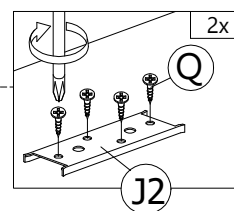

F1

MINIFIX 5654 (SCREW)
30 pcs

STEP 3

Inside View

2x

Q

J2

J2

703 SCREW BED HINGES
2 pcs

Q

20MM
CB SCREW M3.5X20
8 pcs

STEP 4

STEP 5

C1	H
40MM CSK CAP M6X40 8 pcs	ALLEN KEY 1 pc

STEP 6

F2	H
MINIFIX 5654 (HOUSING) 6 pcs	ALLEN KEY 1 pc