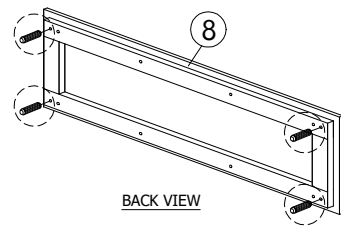

BACK VIEW

A

PLASTIC DOWEL M8X25
40 pcs