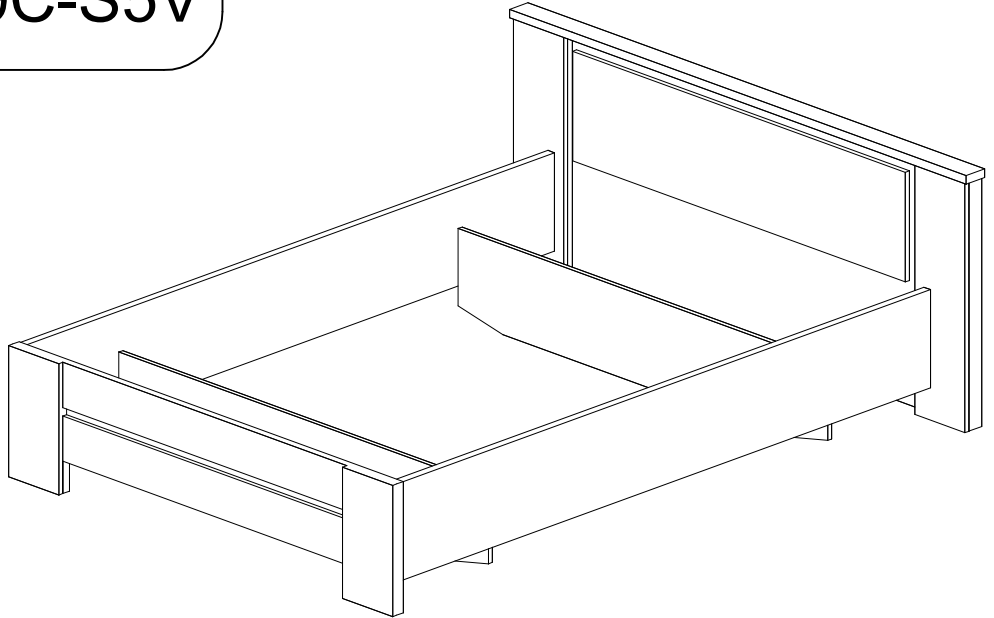

BED 94-5579C-S5V