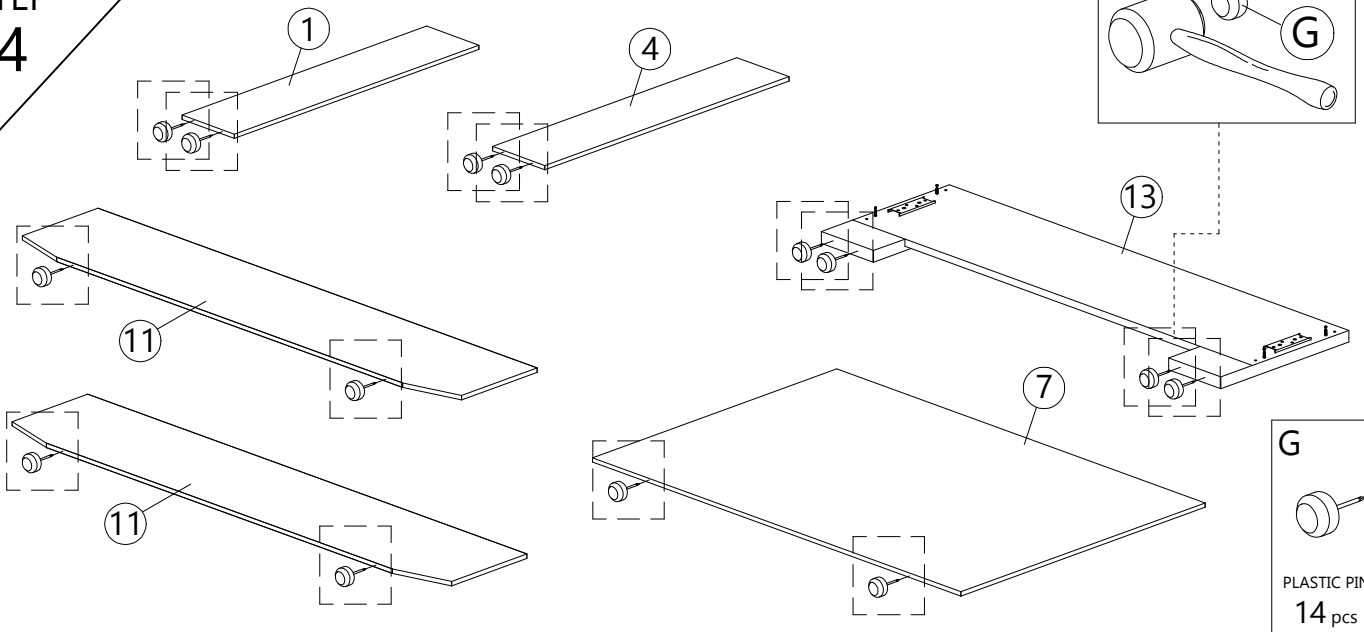

F1

MINIFIX 5654 (SCREW)
30 pcs

STEP 3

Inside View

2x

Q

J2

J2

703 SCREW BED HINGES
2 pcs

Q

20MM
CB SCREW M3.5X20
8 pcs

STEP 4

STEP 5

C1	H
40MM CSK CAP M6X40 8 pcs	ALLEN KEY 1 pc

STEP 6

F2	H
MINIFIX 5654 (HOUSING) 6 pcs	ALLEN KEY 1 pc