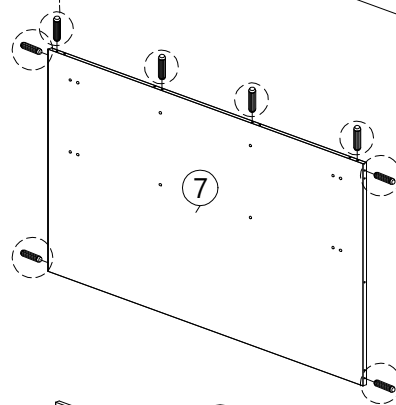

STEP 1

11 x 2 pcs

40x

A

7

BACK VIEW

A

PLASTIC DOWEL M8X25
40 pcs

STEP 2

F1

9

30x

F1

1

4

10

13

12

F1

MINIFIX 5654 (SCREW)
30 pcs

STEP 3

Inside View

2x

Q

J2

J2

703 SCREW BED HINGES
2 pcs

Q

20MM
CB SCREW M3.5X20
8 pcs