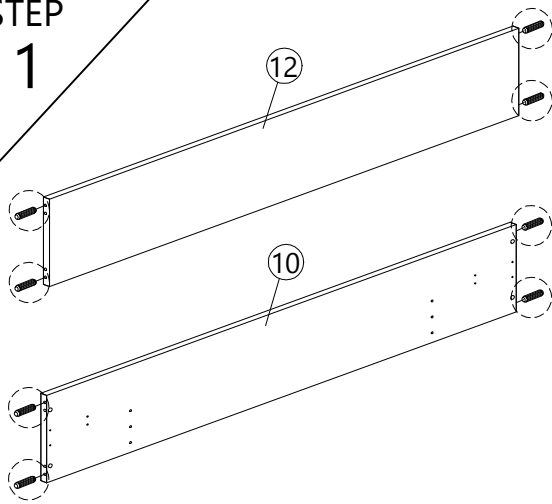

STEP 1

11 x 2 pcs

40x

A