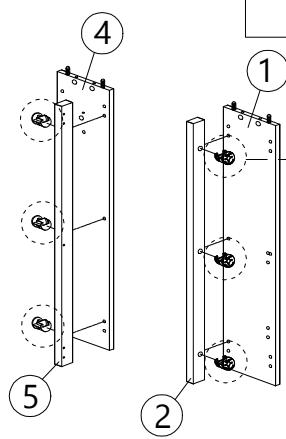

F1

MINIFIX 5654 (SCREW)
30 pcs

STEP 3

Inside View

2x

Q

J2

J2

703 SCREW BED HINGES
2 pcs

Q

20MM
CB SCREW M3.5X20
8 pcs

STEP 4

STEP 5

C1	H
40MM CSK CAP M6X40 8 pcs	ALLEN KEY 1 pc

STEP 6

F2	H
MINIFIX 5654 (HOUSING) 6 pcs	ALLEN KEY 1 pc

Back View

STEP 7

C2	F2	H
50MM CSK CAP M6X50 6 pcs	MINIFIX 5654 (HOUSING) 6 pcs	ALLEN KEY 1 pc

Back View

Back View

STEP
8

Back View

F2