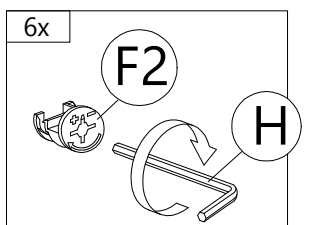

F1

MINIFIX 5654 (SCREW)
30 pcs

STEP 3

Inside View

2x

Q

J2

J2

703 SCREW BED HINGES
2 pcs

Q

20MM
CB SCREW M3.5X20
8 pcs

STEP 4

STEP 5

C1	H
40MM CSK CAP M6X40 8 pcs	ALLEN KEY 1 pc

STEP 6

F2	H
MINIFIX 5654 (HOUSING) 6 pcs	ALLEN KEY 1 pc

Back View

STEP 7

C2	F2	H
50MM CSK CAP M6X50 6 pcs	MINIFIX 5654 (HOUSING) 6 pcs	ALLEN KEY 1 pc

Back View

Back View

STEP
8

Back View

F2