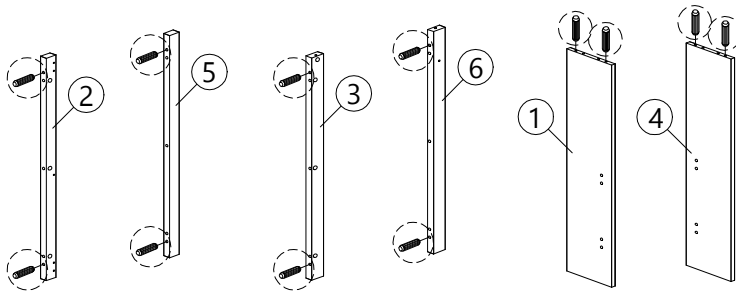

BACK VIEW

A

PLASTIC DOWEL M8X25
40 pcs