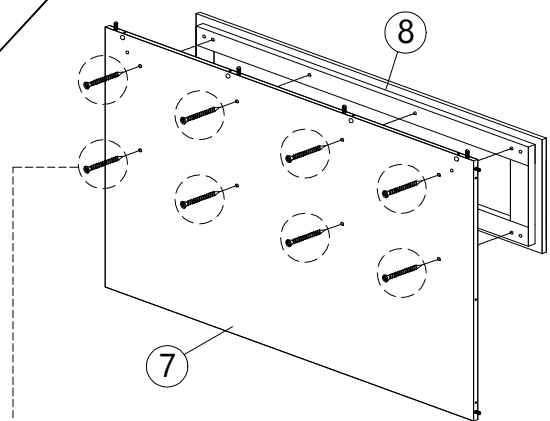

703 SCREW BED HINGES
2 pcs

Q

20MM
CB SCREW M3.5X20
8 pcs

STEP 4

STEP 5

C1	H
40MM CSK CAP M6X40 8 pcs	ALLEN KEY 1 pc

STEP 6

F2	H
MINIFIX 5654 (HOUSING) 6 pcs	ALLEN KEY 1 pc

Back View

STEP 7

C2	F2	H
50MM CSK CAP M6X50 6 pcs	MINIFIX 5654 (HOUSING) 6 pcs	ALLEN KEY 1 pc

Back View

Back View

STEP
8

Back View

F2