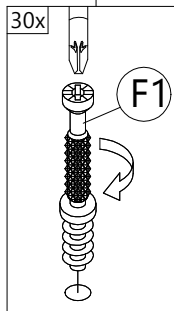

STEP 1

11 x 2 pcs

40x

A

7

BACK VIEW

A

PLASTIC DOWEL M8X25
40 pcs

STEP 2

F1

9

30x

F1

1

4

10

13

12

F1

MINIFIX 5654 (SCREW)
30 pcs

STEP 3

Inside View

2x

Q

J2

J2

703 SCREW BED HINGES
2 pcs

Q

20MM
CB SCREW M3.5X20
8 pcs